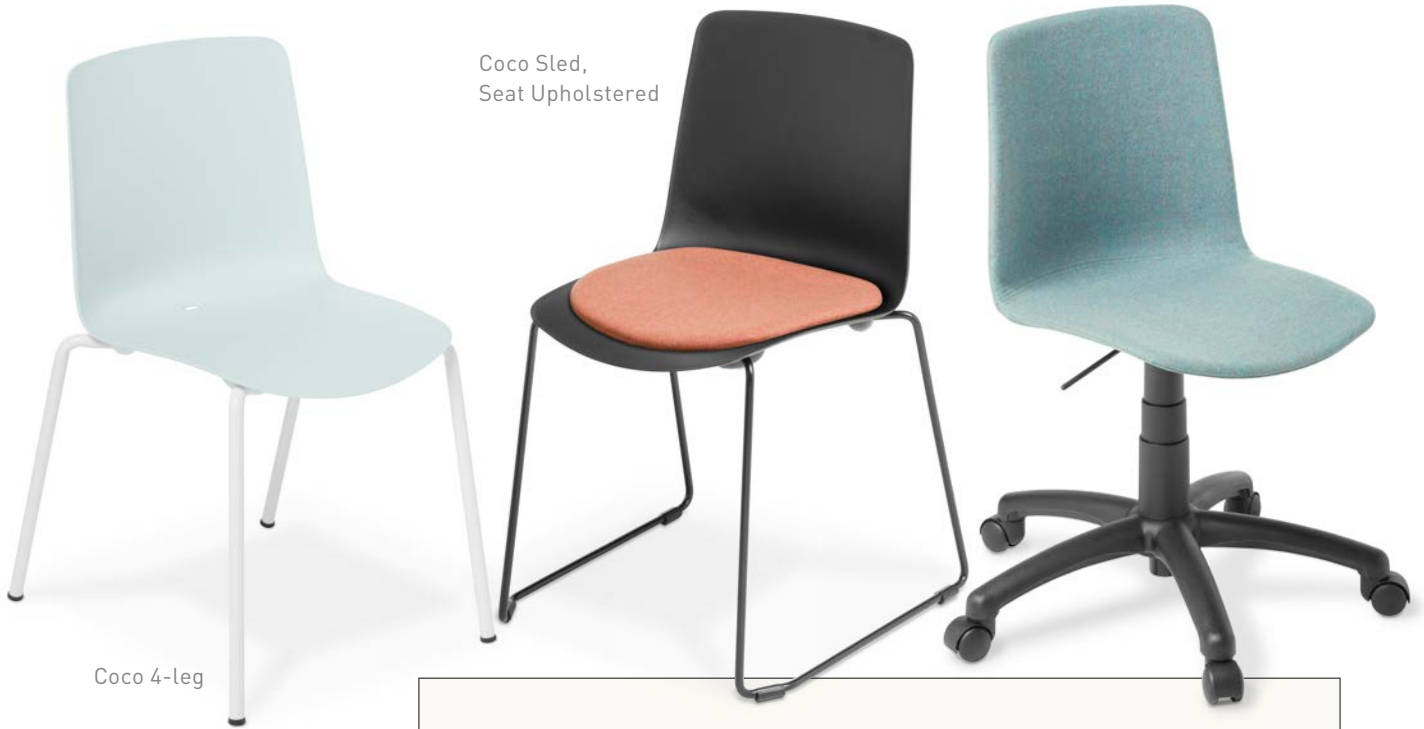

A smart, simple, and versatile chair family.

EDEN COCO

Coco Swivel, Fully Upholstered

Coco Sled,
Seat Upholstered

Coco 4-leg

COCO IS AVAILABLE IN FOUR COLOURS WITH THREE BASE OPTIONS, AND PAIRS WITH OUR COCO STOOL AND COCO WITH ARMS.

Available in: Black, White, Grey or Light Blue, and with upholstery options.

5YR WARRANTY: FOR NORMAL INDOOR USE

 MADE IN ITALY
UPHOLSTERED IN NEW ZEALAND

120KG RECOMMENDED MAXIMUM USER WEIGHT

 GREENGUARD GOLD CERTIFIED*

DIMENSIONS:

	Overall height	Seat height	Max width
Coco 4-leg	795mm	445mm	465mm
Coco Sled	810mm	435mm	510mm
Coco Swivel	Variable	Variable	650mm

Upholstered seat pad: adds 25mm to seat height.
Full upholstery: adds 10mm to seat height.