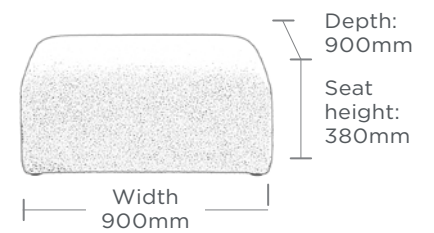

DELUXE-COMFORT
MODULAR SOFT SEATING.

DISTRICT

MODULAR SEATING

CORNER

SINGLE

OTTOMAN

Taking inspiration from pared-back residential styling, District features the highest levels of comfort and versatility. The three modular units can be configured in multiple ways to create your perfect personalised breakout or lounge space.