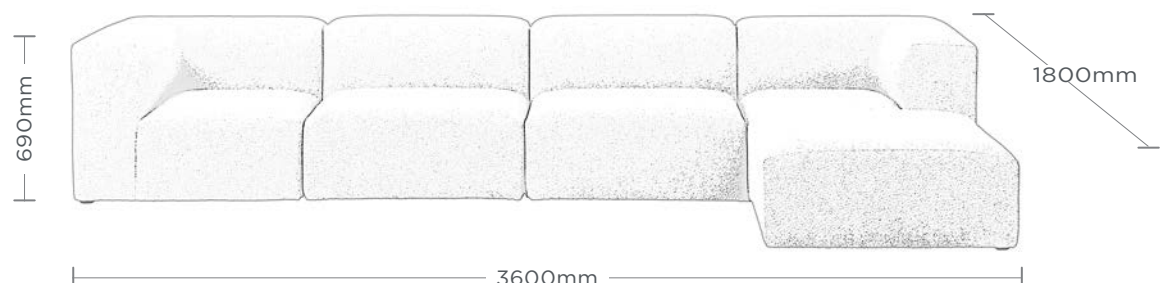

10YR

WARRANTY

160KG

RECOMMENDED
MAXIMUM
USER WEIGHT

GREENGUARD
GOLD CERTIFIED*

MADE IN
NEW ZEALAND

*Product Certified for Low Chemical Emissions: UL.com/GG UL2818