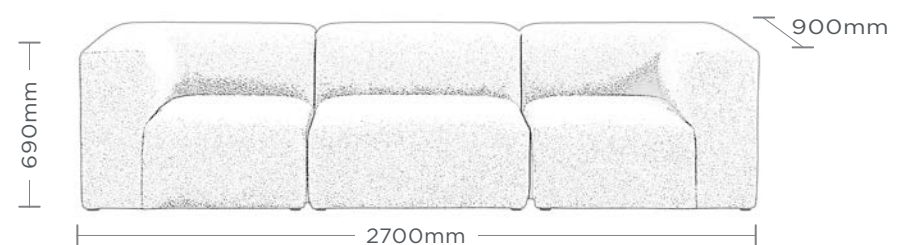

10YR

WARRANTY

160KG

RECOMMENDED
MAXIMUM
USER WEIGHT

GREENGUARD
GOLD CERTIFIED*

MADE IN
NEW ZEALAND

*Product Certified for Low Chemical Emissions: UL.com/GG UL2818