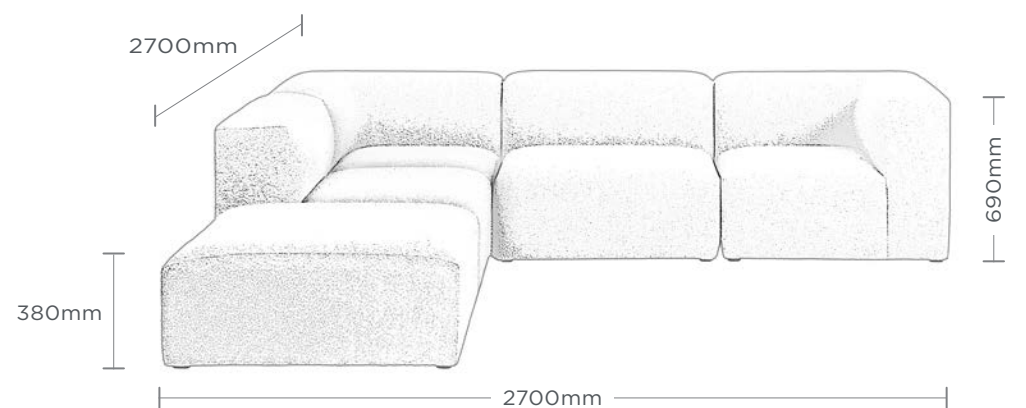

10YR

WARRANTY

160KG

RECOMMENDED
MAXIMUM
USER WEIGHT

GREENGUARD
GOLD CERTIFIED*

MADE IN
NEW ZEALAND

*Product Certified for Low Chemical Emissions: UL.com/GG UL2818