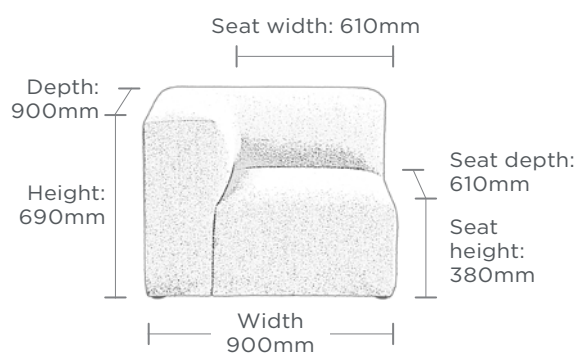

DISTRICT

MODULAR SEATING

EDEN

SIMPLICITY
DELUXED

Designed for relaxed modern working and living, District pairs traditional comfort with contemporary attitude.

Three simple modules, a multitude of combinations... deluxe-upholstered Corner, Single, and Ottoman work together effortlessly to allow an ultimately flexible breakout space.

DELUXE-COMFORT
MODULAR SOFT SEATING.

DISTRICT

MODULAR SEATING

CORNER

SINGLE

OTTOMAN

Taking inspiration from pared-back residential styling, District features the highest levels of comfort and versatility. The three modular units can be configured in multiple ways to create your perfect personalised breakout or lounge space.