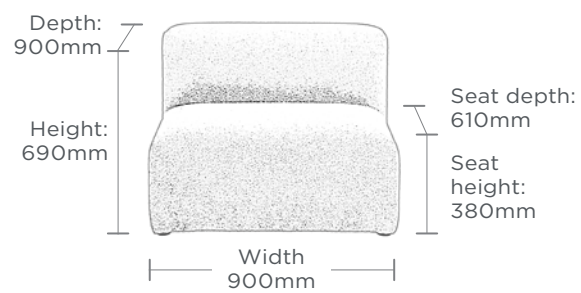

DISTRICT

MODULAR SEATING

EDEN

SIMPLICITY
DELUXED

Designed for relaxed modern working and living, District pairs traditional comfort with contemporary attitude.

Three simple modules, a multitude of combinations... deluxe-upholstered Corner, Single, and Ottoman work together effortlessly to allow an ultimately flexible breakout space.

DELUXE-COMFORT
MODULAR SOFT SEATING.

DISTRICT

MODULAR SEATING

CORNER

SINGLE

OTTOMAN

Taking inspiration from pared-back residential styling, District features the highest levels of comfort and versatility. The three modular units can be configured in multiple ways to create your perfect personalised breakout or lounge space.