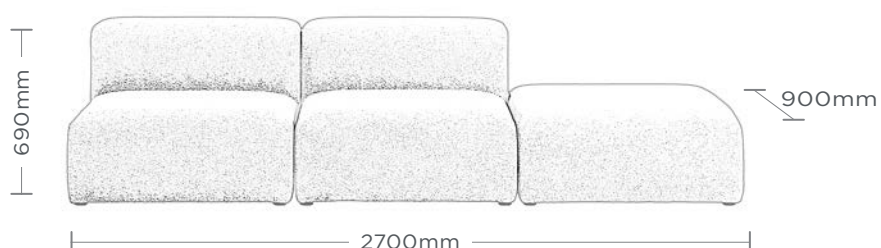

10YR

WARRANTY

160KG

RECOMMENDED
MAXIMUM
USER WEIGHT

GREENGUARD
GOLD CERTIFIED*

MADE IN
NEW ZEALAND

*Product Certified for Low Chemical Emissions: UL.com/GG UL2818