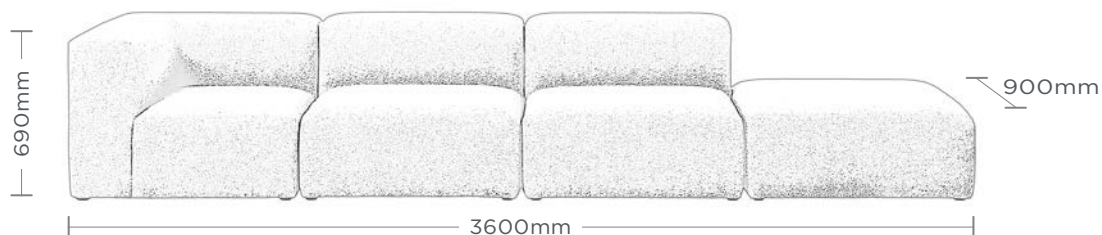

10YR

WARRANTY

160KG

RECOMMENDED
MAXIMUM
USER WEIGHT

GREENGUARD
GOLD CERTIFIED*

MADE IN
NEW ZEALAND

*Product Certified for Low Chemical Emissions: UL.com/GG UL2818