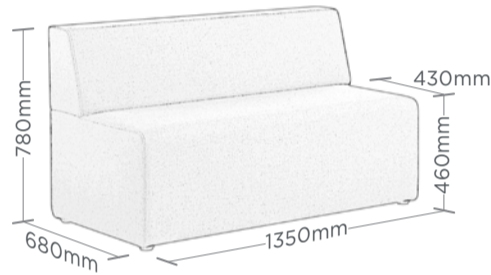

SEATTLE PLUS

MODULAR SEATING

Seattle Plus is made in New Zealand of sustainable pine timber and high-resilience foam upholstery. Its robust construction is subtly contoured to provide support. The eight versatile modules provide endless possibilities to create and define breakout, collaborative, education, and community spaces.

WIDE CORNER

SINGLE

2-SEATER

CORNER

HIGH BACK WIDE CORNER

HIGH BACK SINGLE

HIGH BACK 2-SEATER

HIGH BACK CORNER