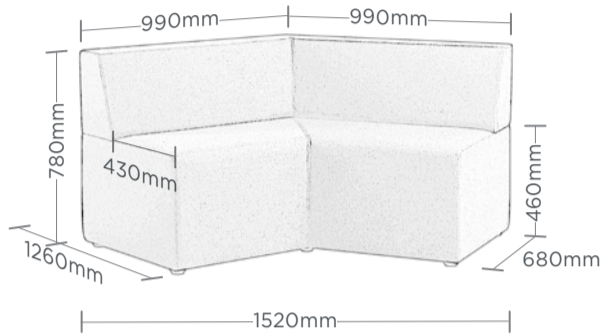

SEATTLE PLUS

MODULAR SEATING

Seattle Plus is made in New Zealand of sustainable pine timber and high-resilience foam upholstery. Its robust construction is subtly contoured to provide support. The eight versatile modules provide endless possibilities to create and define breakout, collaborative, education, and community spaces.

WIDE CORNER

SINGLE

2-SEATER

CORNER

HIGH BACK WIDE CORNER

HIGH BACK SINGLE

HIGH BACK 2-SEATER

HIGH BACK CORNER