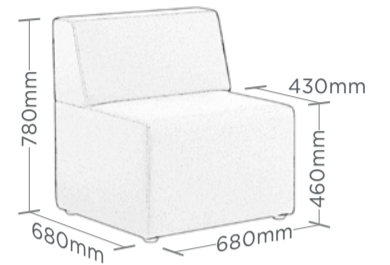

SEATTLE PLUS

MODULAR SEATING

Seattle Plus is made in New Zealand of sustainable pine timber and high-resilience foam upholstery. Its robust construction is subtly contoured to provide support. The eight versatile modules provide endless possibilities to create and define breakout, collaborative, education, and community spaces.

WIDE CORNER

SINGLE

2-SEATER

CORNER

HIGH BACK WIDE CORNER

HIGH BACK SINGLE

HIGH BACK 2-SEATER

HIGH BACK CORNER