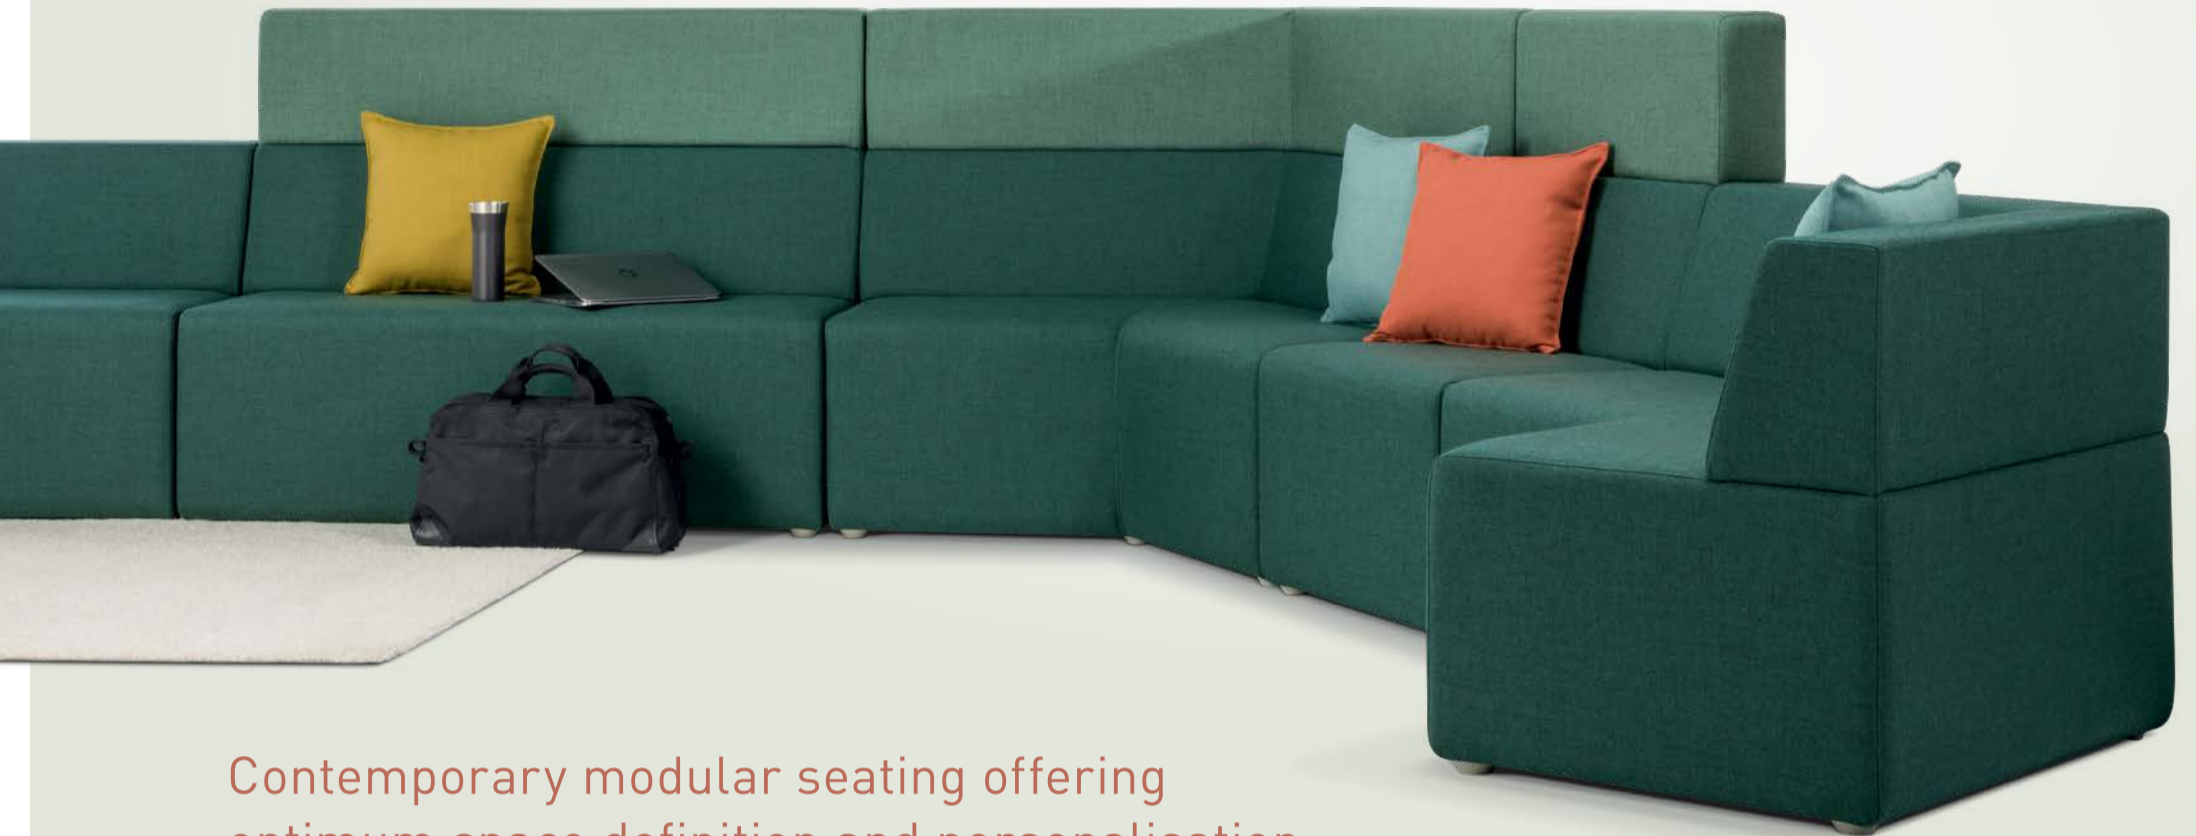

SEATTLE PLUS

MODULAR SEATING

EDEN

Contemporary modular seating offering optimum space definition and personalisation.

MAKE A

SPACE

DIVIDE A

SPACE

SEATTLE PLUS

MODULAR SEATING

Seattle Plus is made in New Zealand of sustainable pine timber and high-resilience foam upholstery. Its robust construction is subtly contoured to provide support. The eight versatile modules provide endless possibilities to create and define breakout, collaborative, education, and community spaces.

WIDE CORNER

SINGLE

2-SEATER

CORNER

HIGH BACK WIDE CORNER

HIGH BACK SINGLE

HIGH BACK 2-SEATER

HIGH BACK CORNER

Seattle Plus is featured here in Sumi Kama and Sumi Seto, high-durability wool fabric. Seattle Plus is upholstered to order in the fabric of your choice.

10YR

10-YEAR WARRANTY

140KG

RECOMMENDED MAXIMUM USER WEIGHT