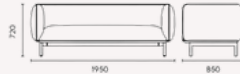

SPECIFICATIONS

- Single Seater:
950w x 850d x 720h (Overall)
555w x 585d (Internal Seat)
310h (Back height)
410h (Seat height)

- Two Seater:
1560w x 850d x 720h (Overall)
1110w x 585d (Internal Seat)
310h (Back height)
410h (Seat height)

- Three Seater:
1950w x 850d x 720h (Overall)
1555w x 585d (Internal Seat)
310h (Back height)
400h (Seat height)

FEATURES

- Available in one, two or three seater options
- Smooth back and armrests for comfort
- High density foam with a solid wood base
- Extra strong black iron leg frame
- Assembly required
- Warranty: 5 year