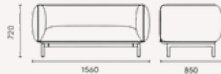

MELLO

CHAIR

The Mello seating range is playful yet professional with a round, organic and elegant shape. Inspired by jelly sweets, this seating option injects colour and comfort to any office or lounge area.

SPECIFICATIONS

- Single Seater:
950w x 850d x 720h (Overall)
555w x 585d (Internal Seat)
310h (Back height)
410h (Seat height)

- Two Seater:
1560w x 850d x 720h (Overall)
1110w x 585d (Internal Seat)
310h (Back height)
410h (Seat height)

- Three Seater:
1950w x 850d x 720h (Overall)
1555w x 585d (Internal Seat)
310h (Back height)
400h (Seat height)

FEATURES

- Available in one, two or three seater options
- Smooth back and armrests for comfort
- High density foam with a solid wood base
- Extra strong black iron leg frame
- Assembly required
- Warranty: 5 year