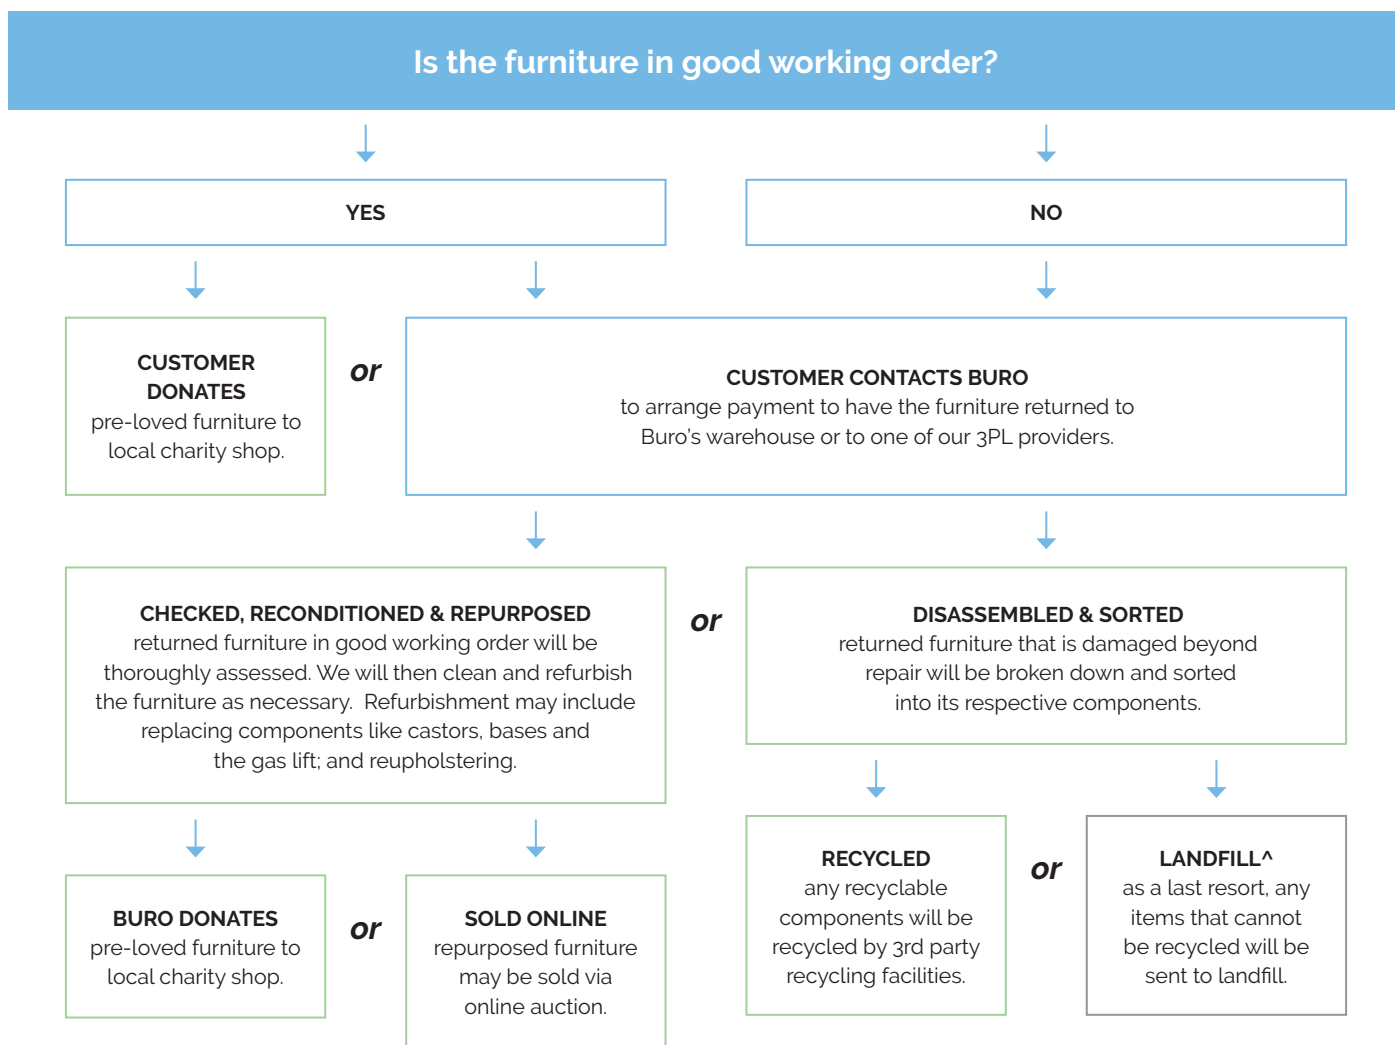

Carton Dimensions.

Width	620
Height	400
Length	760
Weight	11.8 kg

Upholstery.

Quality Assurance and Accreditations.

Buro Product Stewardship Programme.

We encourage repurposing and recycling of pre-loved office furniture to reduce our impact on the environment. When a customer has Buro furniture* that they wish to dispose of, we apply the following steps to determine the most appropriate method.