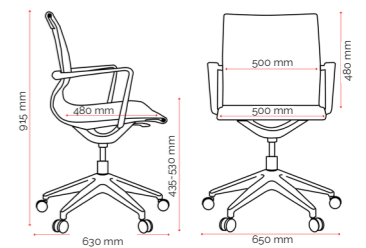

Custom Options.

- Polished aluminium base
- Diablo High Back³
- Diablo no arms³
- Selected fabric/mesh, mesh & PU upholstery colours³

Specifications. (mm)

Overall	650w / 630d / 915h
Back	500w / 480h
Seat	500w / 480d
Seat Height	435-530h

Carton Dimensions.

Width	620
Height	400
Length	760
Weight	11.8 kg

Upholstery.

Quality Assurance and Accreditations.

Buro Product Stewardship Programme.

We encourage repurposing and recycling of pre-loved office furniture to reduce our impact on the environment. When a customer has Buro furniture* that they wish to dispose of, we apply the following steps to determine the most appropriate method.