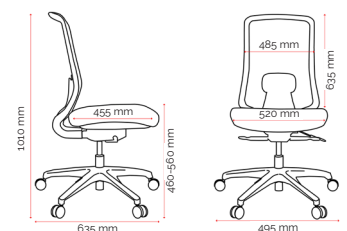

International Standards.

The Buro Elan is supported by the following Internationally recognised standards:

- Meets **ANSI/BIFMA** x5.1-2017 General-Purpose Office Chairs

Ergonomic Assessment.

The Buro Elan has been ergonomically assessed by Andrew Wilson, Osteopath & Ergonomist.

"A very good seat featuring a synchronised mechanism. It will suit a wide range of users. Highly recommended".

Andrew Wilson, Osteopath & Ergonomist - 2 Nov 2022

Features.

- Adjustable seat height
- Adjustable lumbar support
- Synchronised seat and back tilt
- Adjustable seat depth

Specifications. (mm)

Overall	495w / 635d / 1010h
Back	485w / 635h
Seat	520w / 455d
Seat Height	460-560h
Seat Depth Range*	450-500d
Headrest (optional)	295w / 165h

Custom Options.

- Customer specified fabric (seat only)
- Height and width adjustable arms (159-ARM-BLK/159-ARM-GREY)
- Height adjustable headrest (159-HREST-BLK/159-HREST-GREY)

Carton Dimensions.

Width	320
Height	730
Length	640
Weight	17.1 kg

Upholstery.

Fabric	Custom³
Black² LE5000-16 (M3)	Light Grey² LE5000-09 (M2)
	Custom Upholstery Available (SEAT)