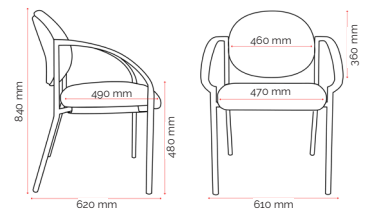

- Stackable
- Generous size seat and back
- High density polyurethane moulded foam

Custom Options.

- Customer specified fabric

Specifications. (mm)

Overall	610w / 620d / 840h
Back	460w / 360h
Seat	470w / 490d
Seat Height	480h

Recommended safe stacking height: 4 chairs

Carton Dimensions.

Width	580
Height	270
Length	835
Weight	12 kg

Upholstery.

Jett Custom⁴

		
Dark Blue ³ FY61	Black ³ FY63	Custom Upholstery Available

Quality Assurance and Accreditations.