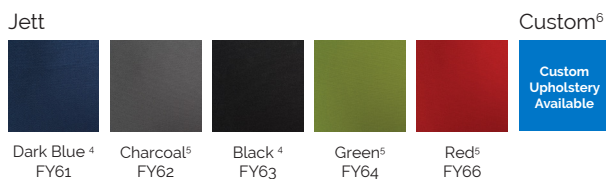

Features.

- Height adjustable back/lumbar
- AFRDI certified polyurethane moulded foam
- AFRDI certified 60mm twin wheel castors
- Depth adjustable back

Custom Options.

- Soft PU castors (CE1121P)
- Polished aluminium base (PC068)
- Architectural 270mm gas lift (111-6)
- Height adjustable reflective black powder coat foot ring (110-4)
- Height and width adjustable arms (180-1)
- Customer specified fabric

Specifications. (mm)

Overall	600w / 590d / 870h
Back	430w / 410h
Seat	470w / 470d
Seat Height	450-580h 605-875h (with optional architectural gas lift)

Carton Dimensions.

Width	610
Height	310
Length	600
Weight	13.4 kg

Upholstery.