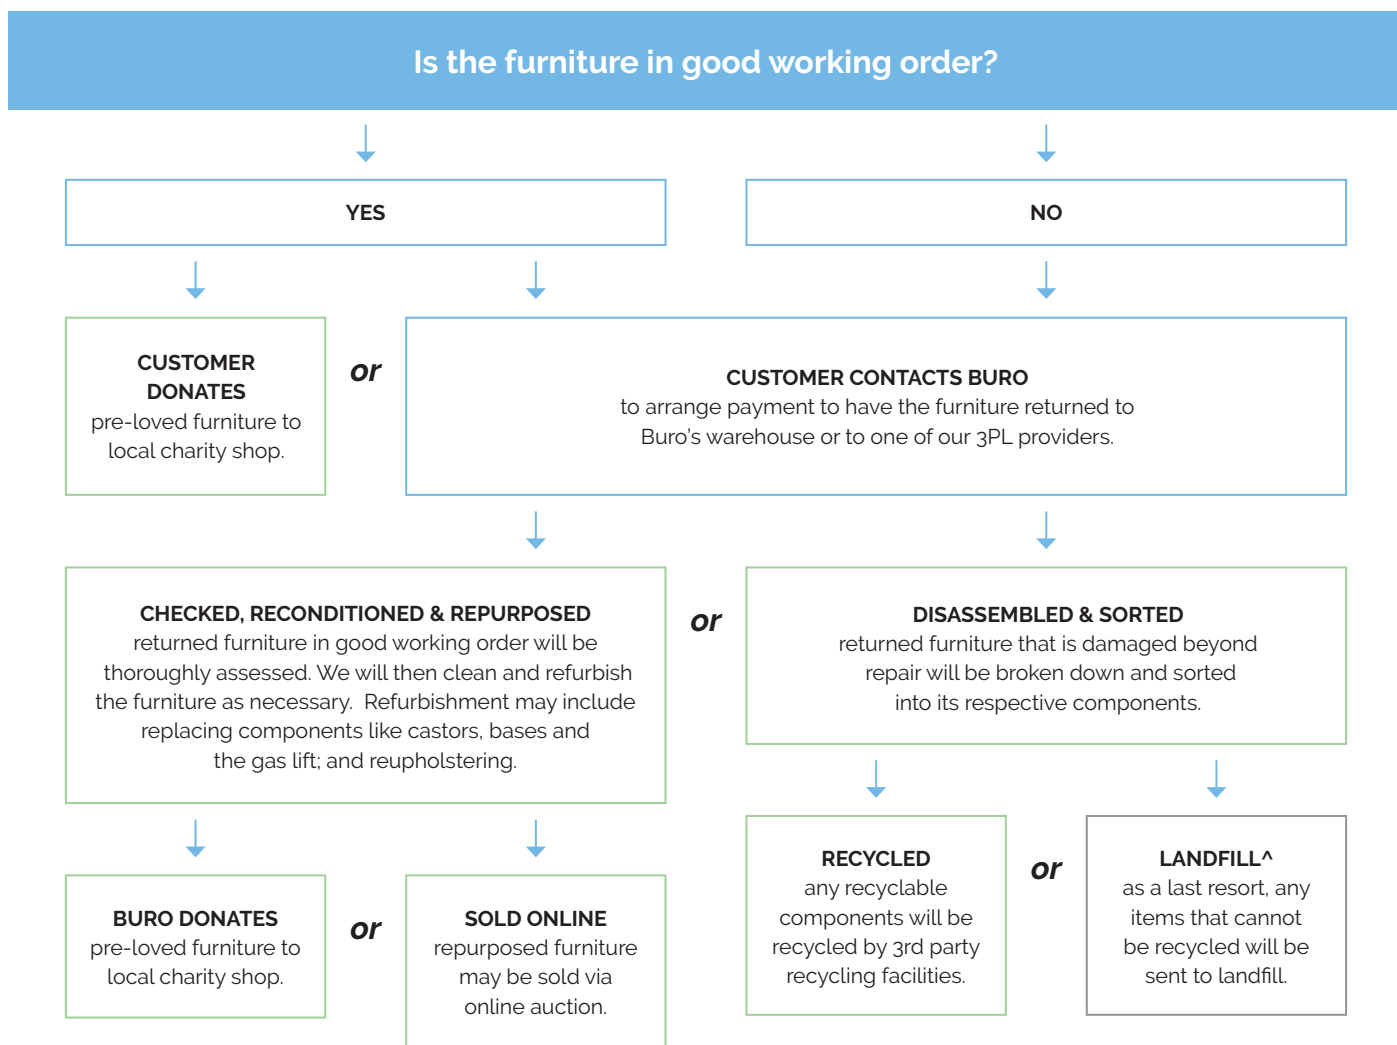

Upholstery.

Elastic III Custom³

Black ²
153

Quality Assurance and Accreditations.

Buro Product Stewardship Programme.

We encourage repurposing and recycling of pre-loved office furniture to reduce our impact on the environment. When a customer has Buro furniture* that they wish to dispose of, we apply the following steps to determine the most appropriate method.