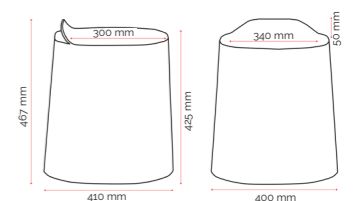

Buro Peekaboo. Award winning design.

The Buro Peekaboo student stool is strong and stable, perfect for any learning space. Due to its minimalist contemporary design, stools also suit office and hospitality spaces. Made from durable plastic, it is lightweight and stackable for easy storage. The award-winning design prevents the 'vacuum effect' when stacked together, and unstacks as easily as it stacks.

The Buro Peekaboo is available in a range of fun colours.

Key Features & Benefits.

139 Peekaboo

UNIQUE BACKREST

Soft peel shaped top acts as a backrest and carry handle for effortless movement.

STACKABLE

Stack up to 14 peekaboos for easy storage.

MULTIPURPOSE

Suitable for both indoor and outdoor use.

International Awards.

The Buro Peekaboo stool has achieved the following award:

- **IF DESIGN** Award 2020

Features.

- Solid and lightweight design
- Stackable
- Open backrest design for easy handling
- Suitable for both indoor and outdoor use²
- 100% Recyclable

Custom Options.

- Custom colours (indent only)

Specifications. (mm)

Overall	400w / 410d / 467h
Back	50h
Seat	340w / 300d
Seat Height	425h

Recommended safe stacking height:

- Floor Stacking: 14 stools

MOQ: 4 Stools (per colour)

Colours.

Colours ³

Custom⁴

Quality Assurance and Accreditations.