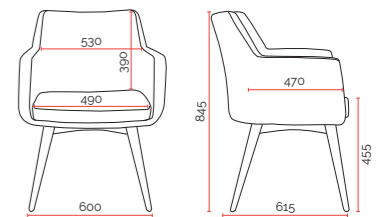

Fabric Meterage. (m)

1.5m wide

Hady	2.0 (one colour)
	1.4 (whole shell)
	0.75 (outer shell)
	0.85 (inner shell)
	0.6 (seat pad)

Features.

- High density soft pile foam (meets CAL 117 Section A Part I & Section D Part II)
- Hard wearing Keylargo, Ash upholstery (Quick-ship option for 4 Leg Wood Base model)
- Two strong base options: 4 Leg Wood base or B18 Chrome Steel Sled Base
- Full 5 year guarantee (excluding upholstery)

Custom Options³.

- Customer specified fabrics
- Centre Pedestal base (KON503-B26)
- Centre Pedestal 4 Toe base (KON503-B17)

Specifications. (mm)

Back	530w / 390h
Seat	490w / 470d
Seat Height	455h (Wood Base) / 465h (Sled Base)
Overall	600w / 615d / 845h (Wood Base) 600w / 615d / 855h (Sled Base)