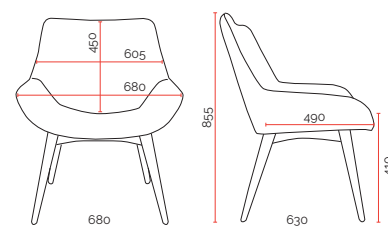

## Fabric Meterage. (m)

1.5m wide

<b>Neo</b>	1.7 (one colour) 0.8 (outer shell) 0.9 (inner shell)
------------	--

## Features.

- High density soft pile foam (meets CAL 117 Section A Part I & Section D Part II)
- Hard wearing Keylargo, Ash upholstery (Everyday quick-ship option for 4 Leg Wood Base model)
- Two strong base options: 4 Leg Wood base or B20 Stainless Steel 4 Star Swivel Base
- Full 5 year guarantee (excluding upholstery)
- No assembly required

## Specifications. (mm)

<b>Back</b>	605w / 450h
<b>Seat</b>	680w / 490d
<b>Seat Height</b>	410h (Wood Base) 445h (4 Star Swivel Base)
<b>Overall</b>	680w / 630d / 855h (Wood Base) 680w / 630d / 890h (4 Star Swivel Base)