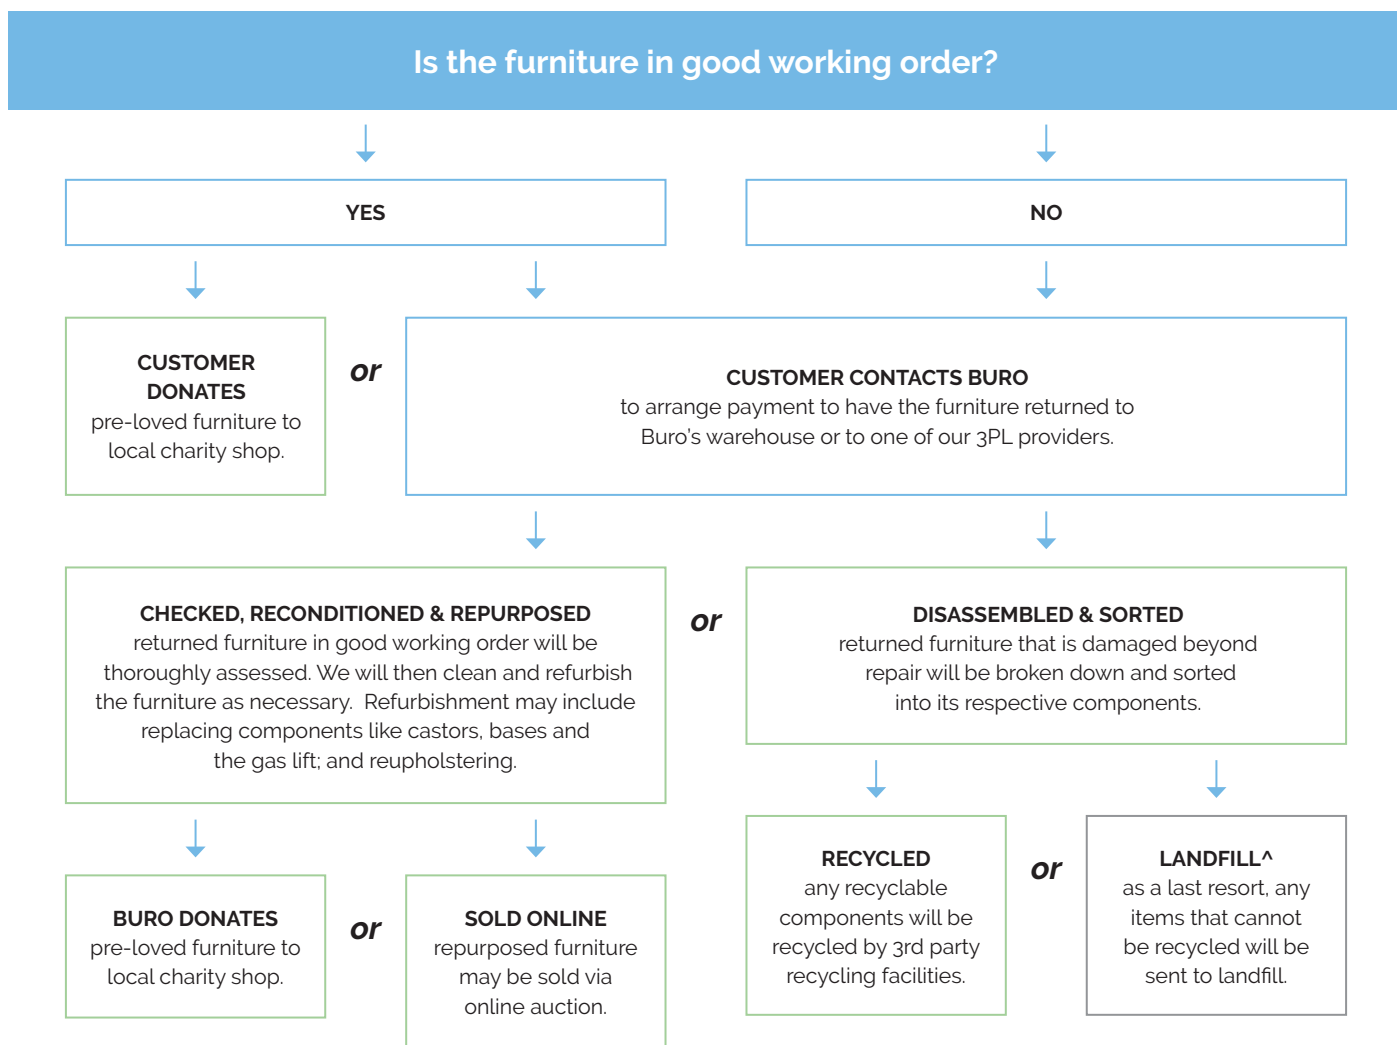

Buro Product Stewardship Programme.

We encourage repurposing and recycling of pre-loved office furniture to reduce our impact on the environment. When a customer has Buro furniture* that they wish to dispose of, we apply the following steps to determine the most appropriate method.

To mitigate our CO2 footprint over the next 50 years, we're working with **Trees That Count**, a conservation charity dedicated to planting native trees.

By funding the planting of native trees, we're supporting efforts to increase biodiversity across New Zealand.

Buro proudly support **Greening Australia**.

Greening Australia has been restoring Australia's unique landscapes and protecting biodiversity at scale through collaborative, science-based programs for over 40 years.
www.greeningaustralia.org.au

As a **Sedex member** we are committed to being a responsible business, sourcing responsibly, and improving ethical standards and working conditions within the supply chain.

*Qualifying furniture must be Buro branded product (Buro Seating, Konfurb, Mondo), or a partner exclusive brand.

^Many of our products are GREENGUARD certified for safe emission levels. This reduces the environmental impact when sending any components to landfill.