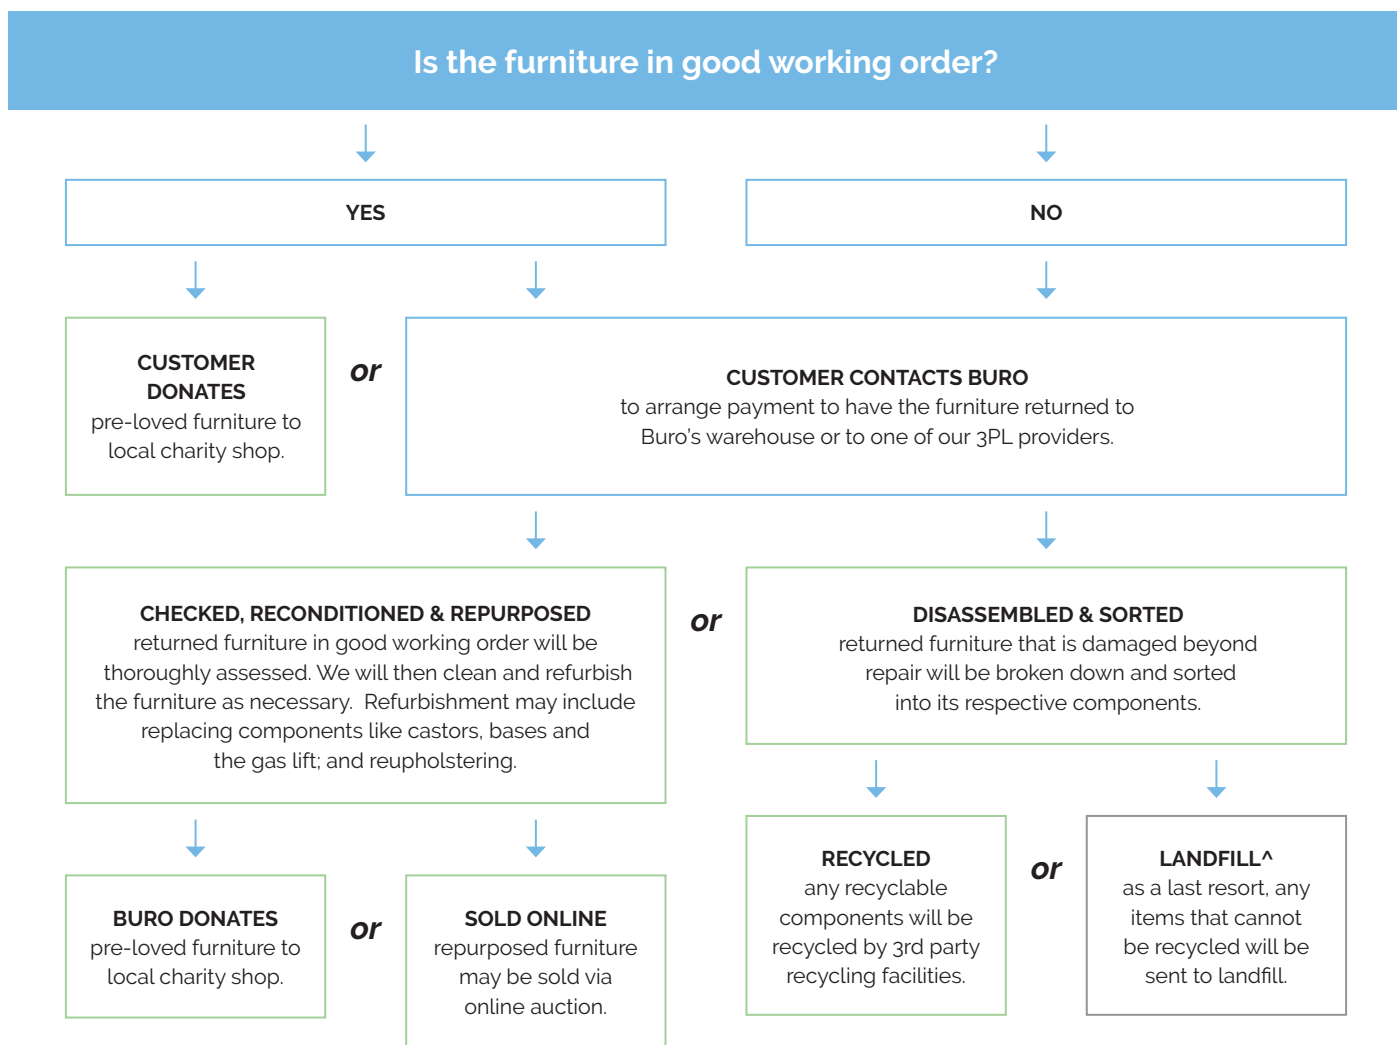

Light Grey HE559-14 (M2)
Charcoal HE559-16 (M3)

Quality Assurance and Accreditations.

Buro Product Stewardship Programme.

We encourage repurposing and recycling of pre-loved office furniture to reduce our impact on the environment. When a customer has Buro furniture* that they wish to dispose of, we apply the following steps to determine the most appropriate method.