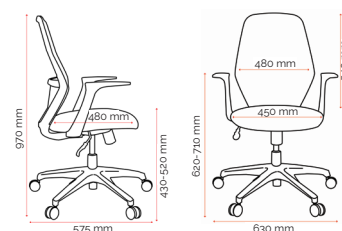

International Standards.

The Mondo Soho is supported by the following Internationally recognised standards:

- **Certified ANSI/BIFMA** x5.1-2017 General-Purpose Office Chairs

Features.

- Adjustable seat height
- Synchronised adjustable seat and back rest angle
- Fixed armrests

Specifications. (mm)

Overall	630w / 575d / 970h
Back	480w / 540h
Seat	450w / 480d
Seat Height	430-520h
Arm Height	620-710h

Carton Dimensions.

Width	280
Height	680
Length	590
Weight	10.6 kg

Upholstery.

Fabric²