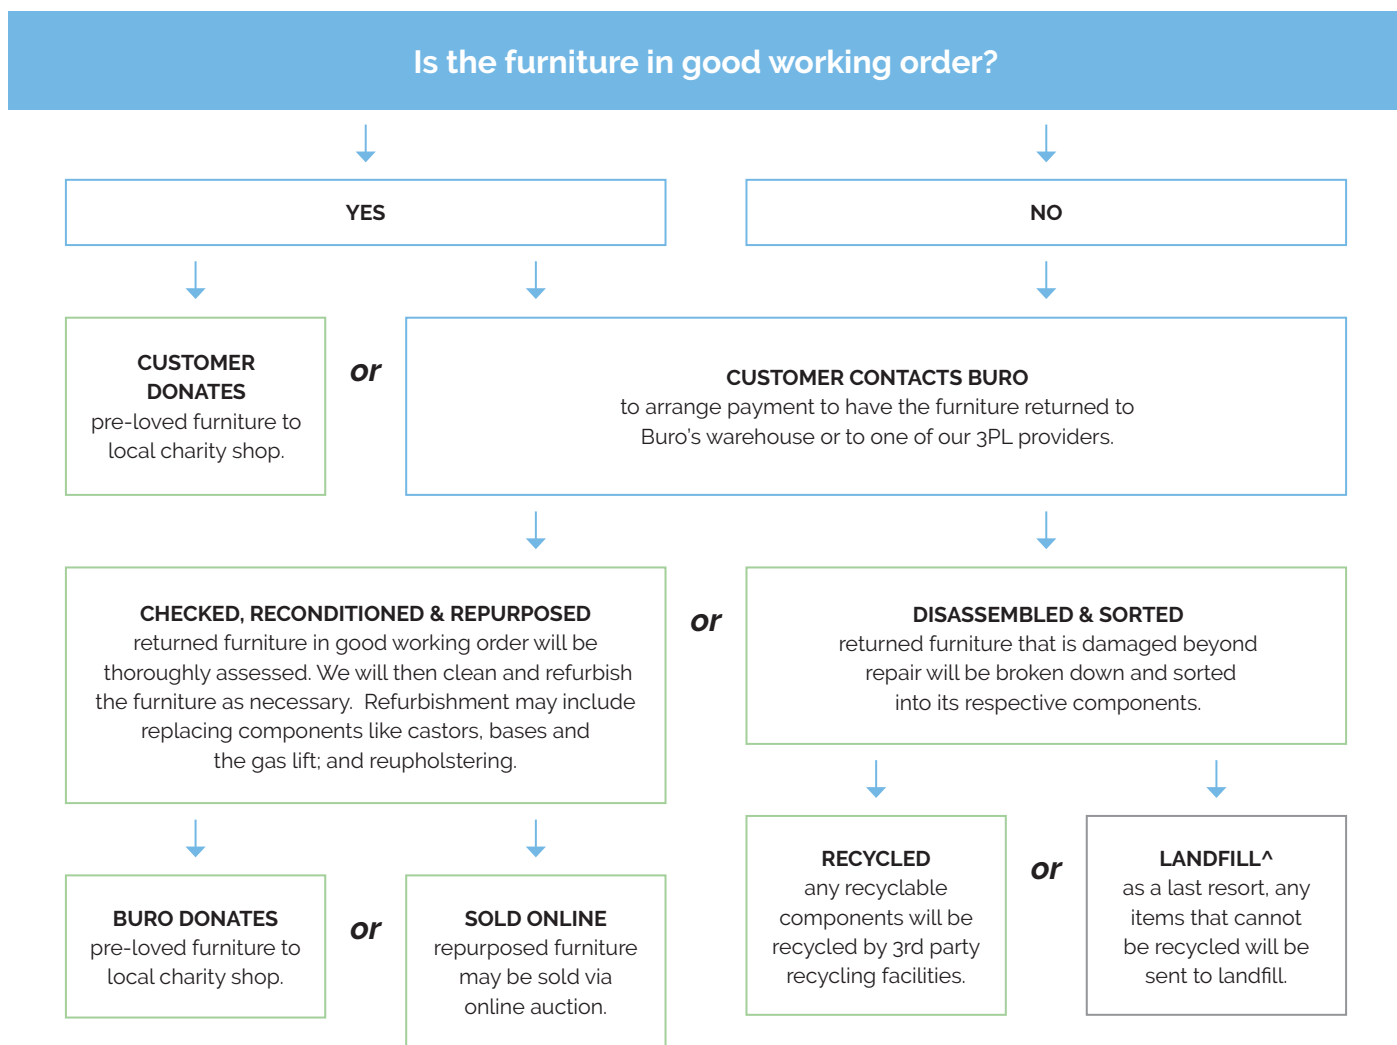

Width	620
Height	380
Length	670
Weight	20.5 kg

Upholstery.

Zen	Custom ⁴
Black ³ 103	Custom Upholstery Available (SEAT)

Quality Assurance and Accreditations.

Buro Product Stewardship Programme.

We encourage repurposing and recycling of pre-loved office furniture to reduce our impact on the environment. When a customer has Buro furniture* that they wish to dispose of, we apply the following steps to determine the most appropriate method.