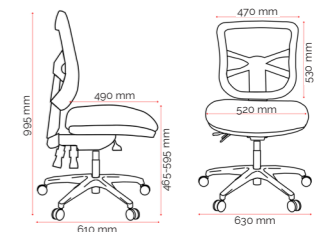

Custom Options.

- Height and width adjustable arms (180-2)
- Polished Aluminium base (PC068) with reflective silver powder coated gas lift
- Soft PU castors (CE1121P)
- Small Seat 480W / 470D (B74612F)
- Depth adjustable seat slide (B34191P)
- Customer specified fabric (seat only)

Specifications. (mm)

Overall	630w / 610d / 995h
Back	470w / 530h
Seat	520w / 490d
Seat Height	465-595h
	480-610h (with optional seat slide)
Seat Depth Range	455-505d ⁵ (with optional seat slide)

Carton Dimensions.

Width	620
Height	380
Length	670
Weight	20.5 kg

Upholstery.

Zen	Custom ⁴
Black ³ 103	Custom Upholstery Available (SEAT)

Quality Assurance and Accreditations.

Buro Product Stewardship Programme.

We encourage repurposing and recycling of pre-loved office furniture to reduce our impact on the environment. When a customer has Buro furniture* that they wish to dispose of, we apply the following steps to determine the most appropriate method.