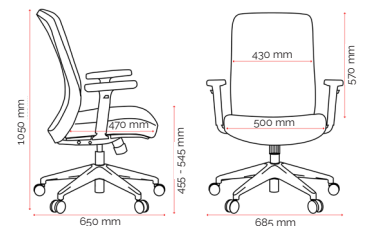

Custom Options.

- Polished aluminium base
- Soft PU castors (CE1121P)
- Customer specified fabric

Specifications. (mm)

Overall	685w / 650d / 1050h
Back	430w / 570h
Seat	500w / 470d
Seat Height	455-545h

Carton Dimensions.

Width	660
Height	330
Length	650
Weight	15.5 kg

Upholstery.

Yuna

Grey ² Y2263-002 (22)	Black ² Y2263-002 (23)	Green ² Y2263-004 (24)	Orange ² Y2263-007 (27)
----------------------------------------	-----------------------------------------	-----------------------------------------	------------------------------------------