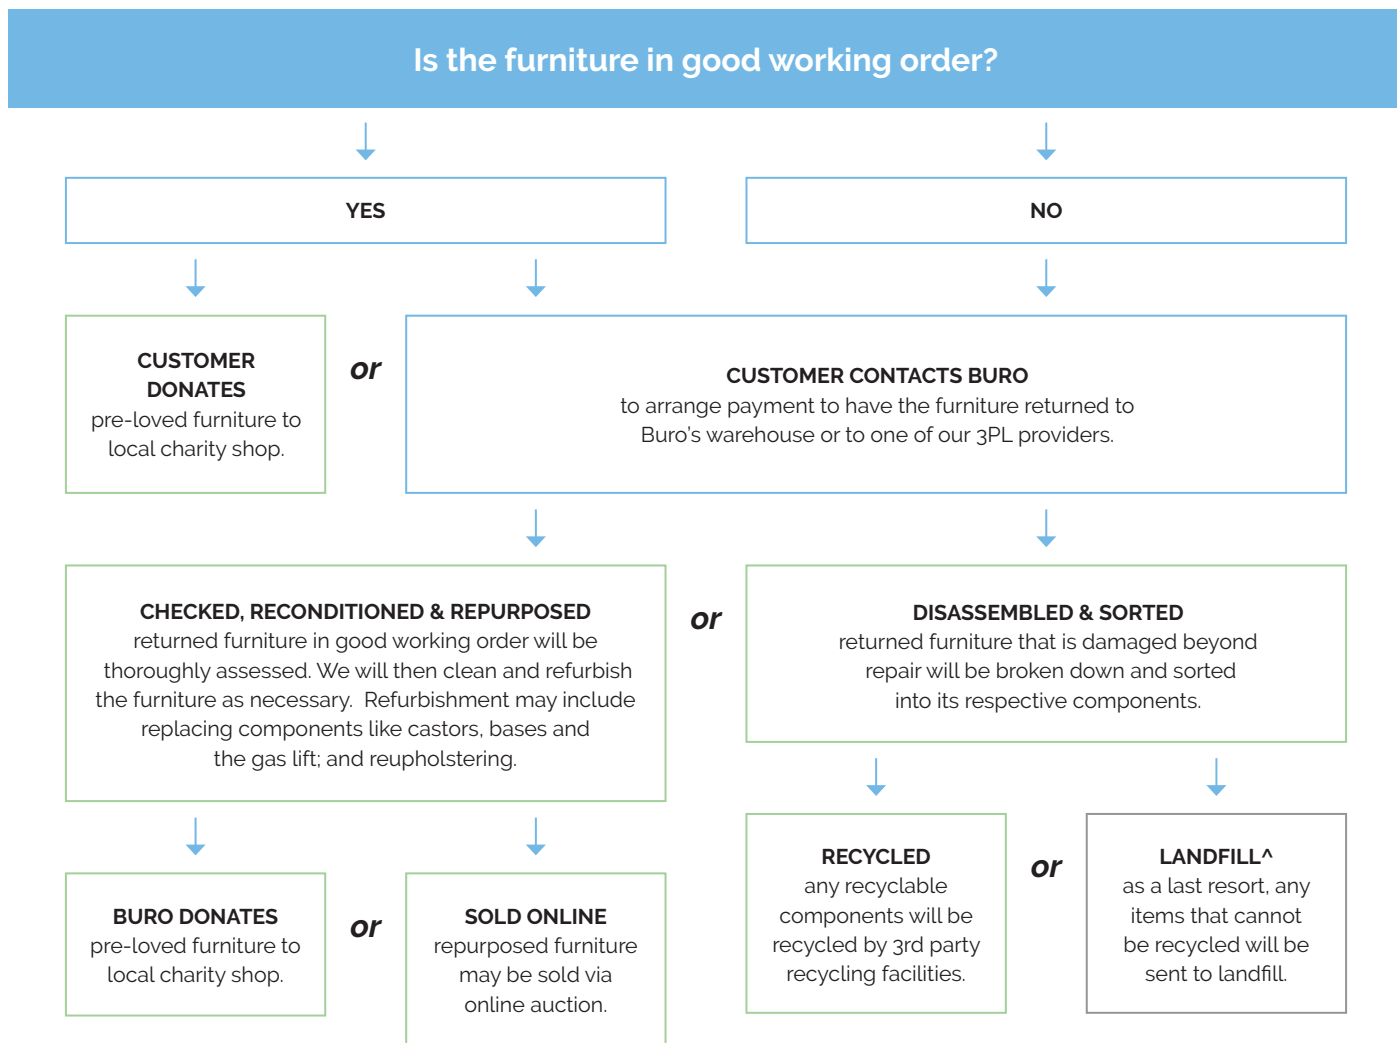

Buro Product Stewardship Programme.

We encourage repurposing and recycling of pre-loved office furniture to reduce our impact on the environment. When a customer has Buro furniture* that they wish to dispose of, we apply the following steps to determine the most appropriate method.