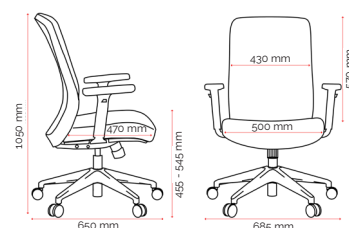

Custom Options.

- Polished aluminium base
- Soft PU castors (CE1121P)
- Customer specified fabric or mesh colour (back only)

Specifications. (mm)

Overall	685w / 650d / 1050h
Back	430w / 570h
Seat	500w / 470d
Seat Height	455-545h

Carton Dimensions.

Width	660
Height	330
Length	650
Weight	15.5 kg

Upholstery.

Roy
Mesh

Black²
X1-108
(M3)

Red²
X1-101
(M5)

Blue²
X1-106
(M8)

Buro Quality & Ergonomic Assurance.