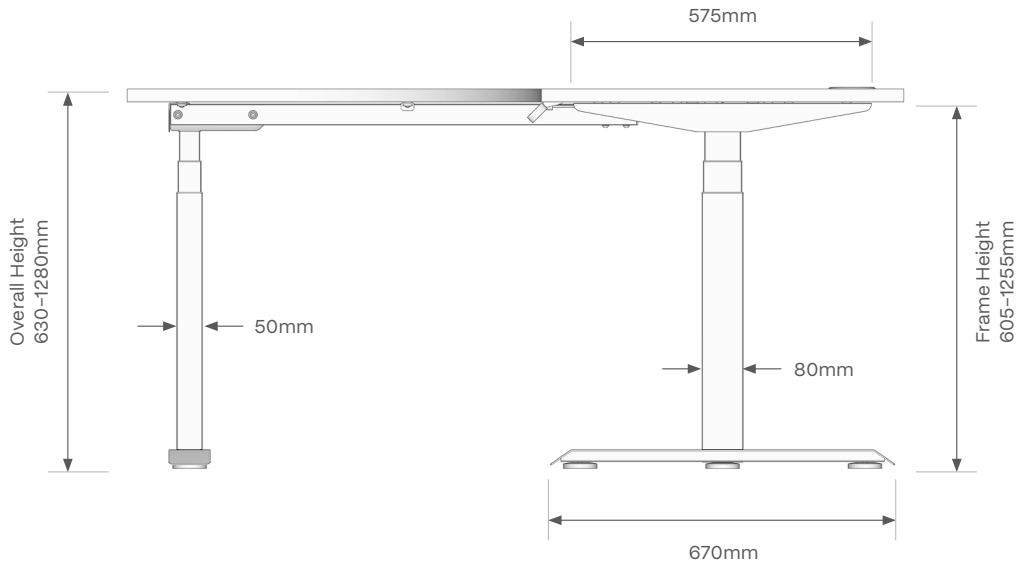

KnighthTM

Product Details

Haven Electric

Haven Electric

AVAILABLE IN

Single Sided Desk	SSD
Double Sided Desk	DSD
Workstation	WS

FEATURES

- Precision-engineered steel frame with a durable powdercoat finish
- 50 x 80mm rectangular leg profile with a 670mm foot
- 25mm commercial-grade top with melamine finish and 2mm PVC edging
- Three column leg design for stability and weight bearing capacity
- Twin motors with whisper-quiet operation
- Handset with three memory height settings and a digital readout
- Anti-collision protection
- 630 - 1280mm adjustable height at 35mm/sec
- 140kg weight capacity
- An extendable cable tray is standard on DSD configurations (soft-wiring not included)
- Compatible with Studio50 and Active25 screens

CONFIGURATIONS

Single Sided Desk SSD

1200 x 700mm, 1500 x 800mm, 1600 x 800mm, 1800 x 800mm

Double Sided Desk DSD

1200 x 700mm, 1500 x 800mm, 1600 x 800mm, 1800 x 800mm

Workstation ws

1500 x 1500 x 700mm, 1800 x 1800 x 700mm

Cable Bridge

SSD & DSD

Studio50 Screens

Active25 Screens

DIMENSIONS

Single Sided Desk SSD

DIMENSIONS

Double Sided Desk DSD

DIMENSIONS

Workstation ws

Smarter Workspaces

NEW PLYMOUTH
Head Office/Showroom
59 Rimu Street
New Plymouth 4312

AUCKLAND
Showroom
570 Mt Wellington Highway
Auckland 1062

0800 143 143
info@knightgroup.co.nz