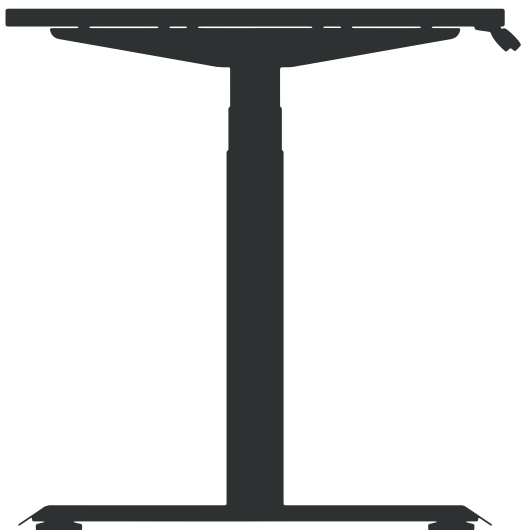

KnighthTM

Product Details

Haven Electric

Haven Electric

AVAILABLE IN

Single Sided Desk	SSD
Double Sided Desk	DSD
Workstation	WS

FEATURES

- Precision-engineered steel frame with a durable powdercoat finish
- 50 x 80mm rectangular leg profile with a 670mm foot
- 25mm commercial-grade top with melamine finish and 2mm PVC edging
- Three column leg design for stability and weight bearing capacity
- Twin motors with whisper-quiet operation
- Handset with three memory height settings and a digital readout
- Anti-collision protection
- 630 - 1280mm adjustable height at 35mm/sec
- 140kg weight capacity
- An extendable cable tray is standard on DSD configurations (soft-wiring not included)
- Compatible with Studio50 and Active25 screens

Haven electric desking is a smarter way to work. Designed in Germany and built for performance, this versatile range brings durability, functionality, and ergonomic comfort to any workspace, whether it's a home office or a large-scale fit-out. AFRDI, BIFMA, and Green Tag certified, Haven delivers trusted quality that's easy to specify and ready to perform.

CONFIGURATIONS

Single Sided Desk SSD

1200 x 700mm, 1500 x 800mm, 1600 x 800mm, 1800 x 800mm

Double Sided Desk DSD

1200 x 700mm, 1500 x 800mm, 1600 x 800mm, 1800 x 800mm

Workstation ws

1500 x 1500 x 700mm, 1800 x 1800 x 700mm