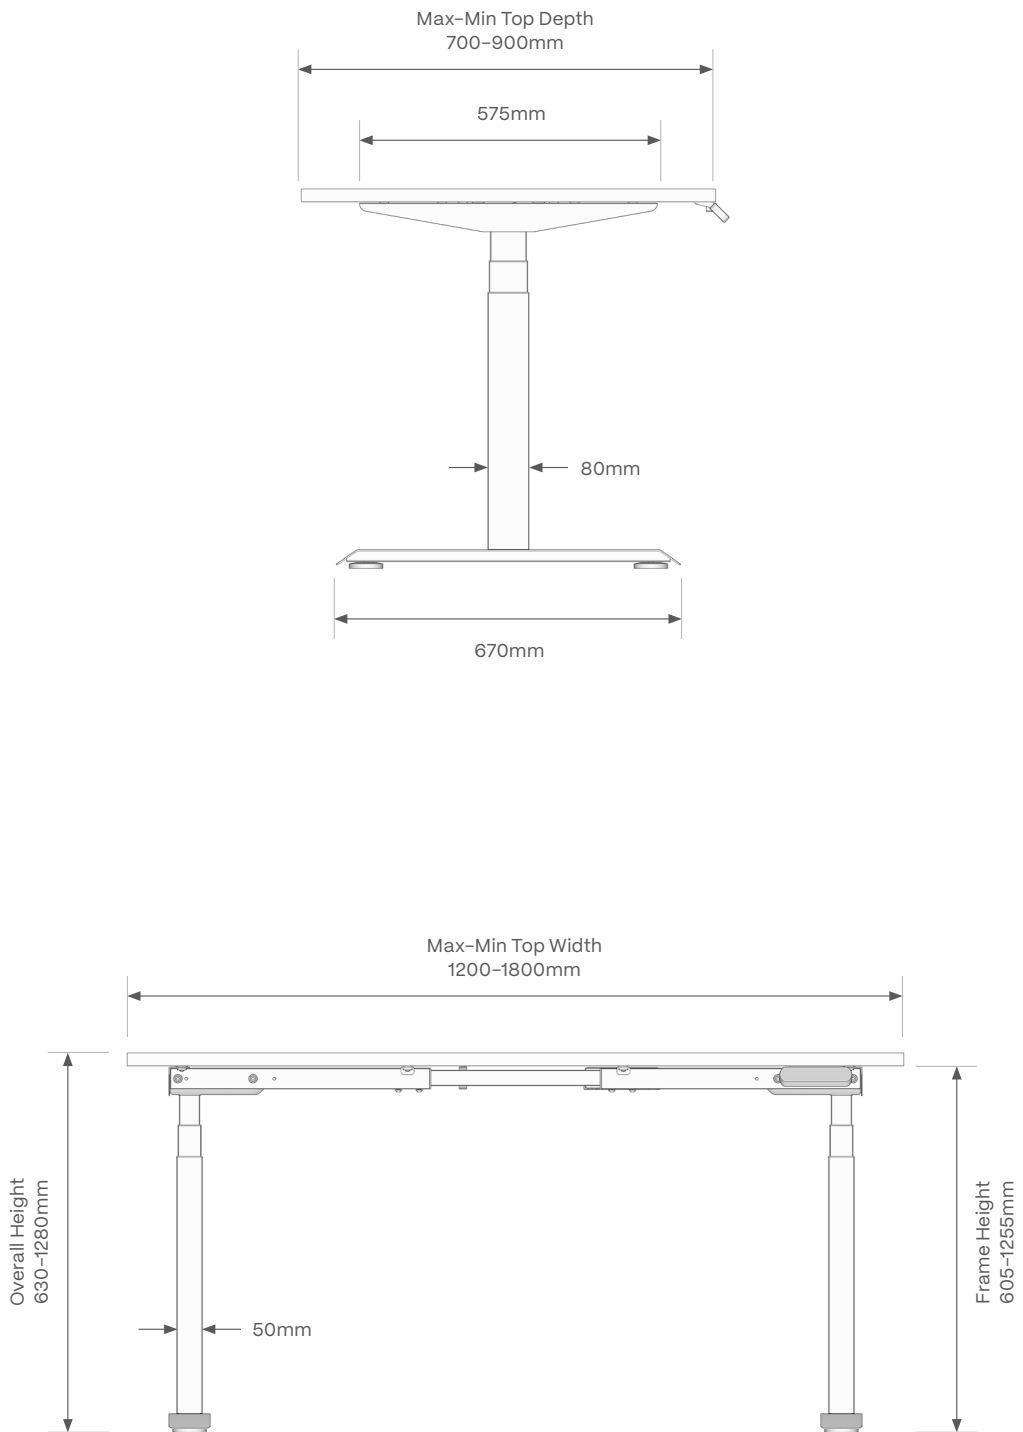

KnighthTM

Product Details

Haven Electric

Haven Electric

AVAILABLE IN

Single Sided Desk	SSD
Double Sided Desk	DSD
Workstation	WS

FEATURES

- Precision-engineered steel frame with a durable powdercoat finish
- 50 x 80mm rectangular leg profile with a 670mm foot
- 25mm commercial-grade top with melamine finish and 2mm PVC edging
- Three column leg design for stability and weight bearing capacity
- Twin motors with whisper-quiet operation
- Handset with three memory height settings and a digital readout
- Anti-collision protection
- 630 - 1280mm adjustable height at 35mm/sec
- 140kg weight capacity
- An extendable cable tray is standard on DSD configurations (soft-wiring not included)
- Compatible with Studio50 and Active25 screens

CONFIGURATIONS

Single Sided Desk SSD

1200 x 700mm, 1500 x 800mm, 1600 x 800mm, 1800 x 800mm

Double Sided Desk DSD

1200 x 700mm, 1500 x 800mm, 1600 x 800mm, 1800 x 800mm

Workstation ws

1500 x 1500 x 700mm, 1800 x 1800 x 700mm

PROFILES

RECTANGLE

SCALLOP

RADIUS (100MM)

SCALLOP & RADIUS (100MM)

FINISHES

Tops MELAMINE

WHITE

Cable Bridge

SSD & DSD

Studio50 Screens

Active25 Screens

DIMENSIONS

Single Sided Desk SSD

DIMENSIONS

Double Sided Desk DSD