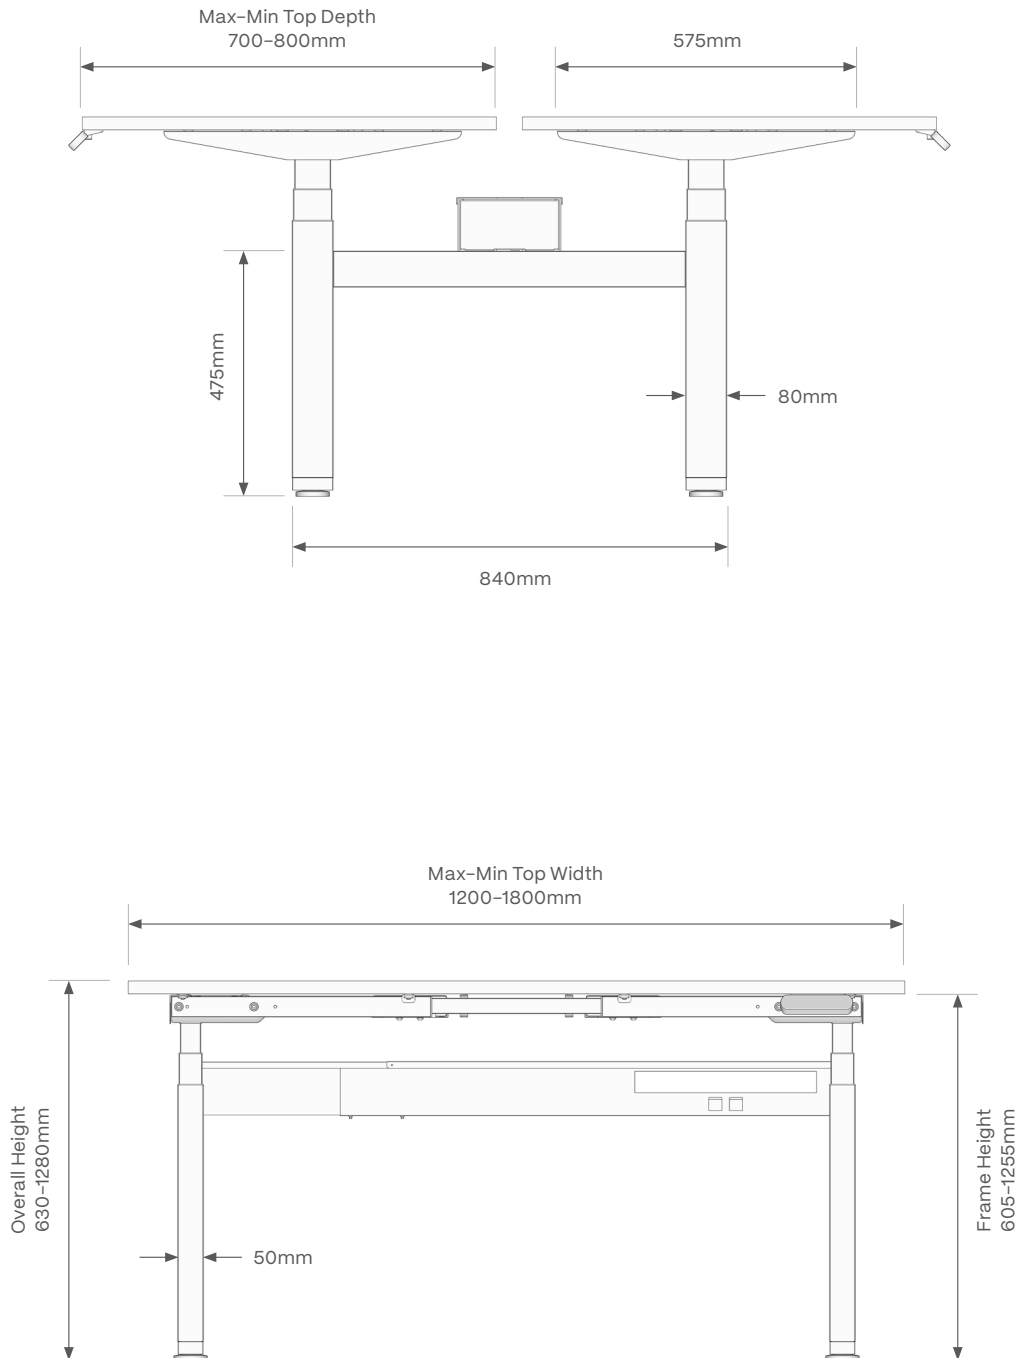

KnighthTM

Product Details

Haven Electric

Haven Electric

AVAILABLE IN

Single Sided Desk	SSD
Double Sided Desk	DSD
Workstation	WS

FEATURES

- Precision-engineered steel frame with a durable powdercoat finish
- 50 x 80mm rectangular leg profile with a 670mm foot
- 25mm commercial-grade top with melamine finish and 2mm PVC edging
- Three column leg design for stability and weight bearing capacity
- Twin motors with whisper-quiet operation
- Handset with three memory height settings and a digital readout
- Anti-collision protection
- 630 - 1280mm adjustable height at 35mm/sec
- 140kg weight capacity
- An extendable cable tray is standard on DSD configurations (soft-wiring not included)
- Compatible with Studio50 and Active25 screens

CONFIGURATIONS

Single Sided Desk SSD

1200 x 700mm, 1500 x 800mm, 1600 x 800mm, 1800 x 800mm

Double Sided Desk DSD

1200 x 700mm, 1500 x 800mm, 1600 x 800mm, 1800 x 800mm

Workstation ws

1500 x 1500 x 700mm, 1800 x 1800 x 700mm

Cable Bridge

SSD & DSD

Studio50 Screens

Active25 Screens

DIMENSIONS

Single Sided Desk SSD

DIMENSIONS

Double Sided Desk DSD