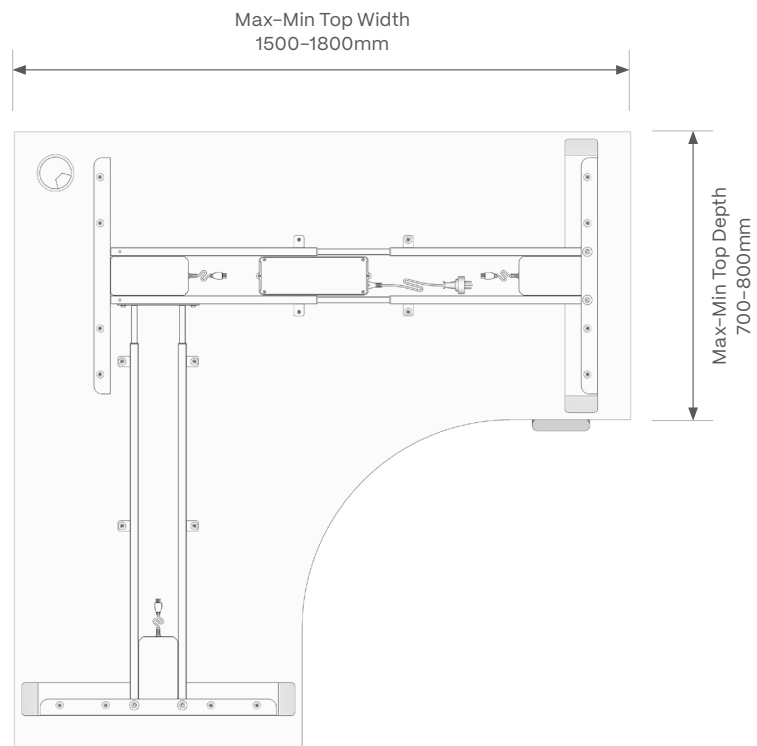

DIMENSIONS

Workstation ws