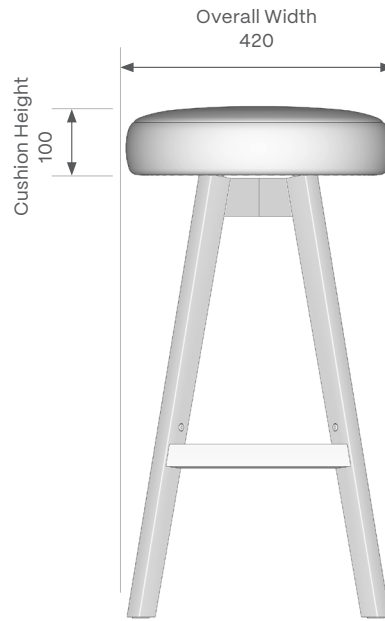

DIMENSIONS (MM)

Seat H	785
Seat W	Ø395
Seat D	Ø395
Overall W	420
Overall D	420

OPTIONAL UPGRADES

Custom Fabric 0.6m required

DIMENSIONS (MM)