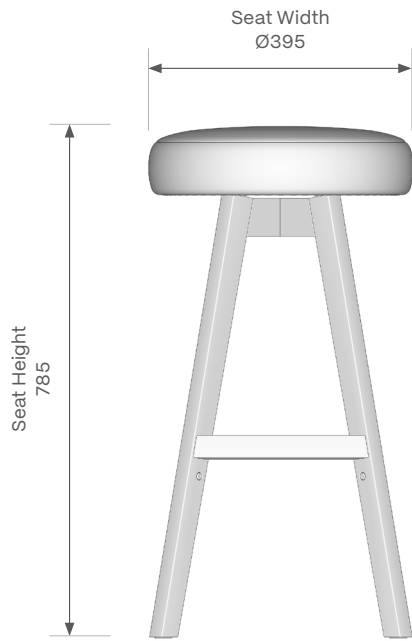

DIMENSIONS (MM)

Seat H	785
Seat W	Ø395
Seat D	Ø395
Overall W	420
Overall D	420

OPTIONAL UPGRADES

Custom Fabric 0.6m required

DIMENSIONS (MM)