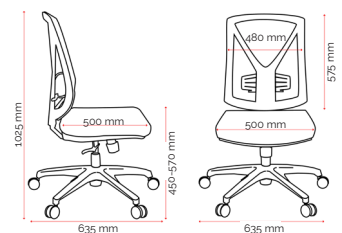

International Standards.

The Buro Brio II is supported by the following Internationally recognised standards:

- **GREENGUARD Gold** certification
- **100% FSC® Certified** Wood

Features.

- Adjustable seat height
- Adjustable lumbar support
- High density quality seat foam
- Seat & back tilt with lock adjustment
- Body weight tension adjustment
- Height adjustable PU capped arm rests

Custom Options.

- Soft PU castors (CE1121P)
- Polished aluminium base (175-ALIBASE)
- Customer specified and indent fabric (seat only)

Specifications. (mm)

Overall	635w / 635d / 1025h
Back	480w / 575h
Seat	500w / 500d
Seat Height	450-570h

Carton Dimensions.

Width	380
Height	640
Length	720
Weight	18.9 kg

Upholstery.

Air Mesh Custom³

Black²
AM3