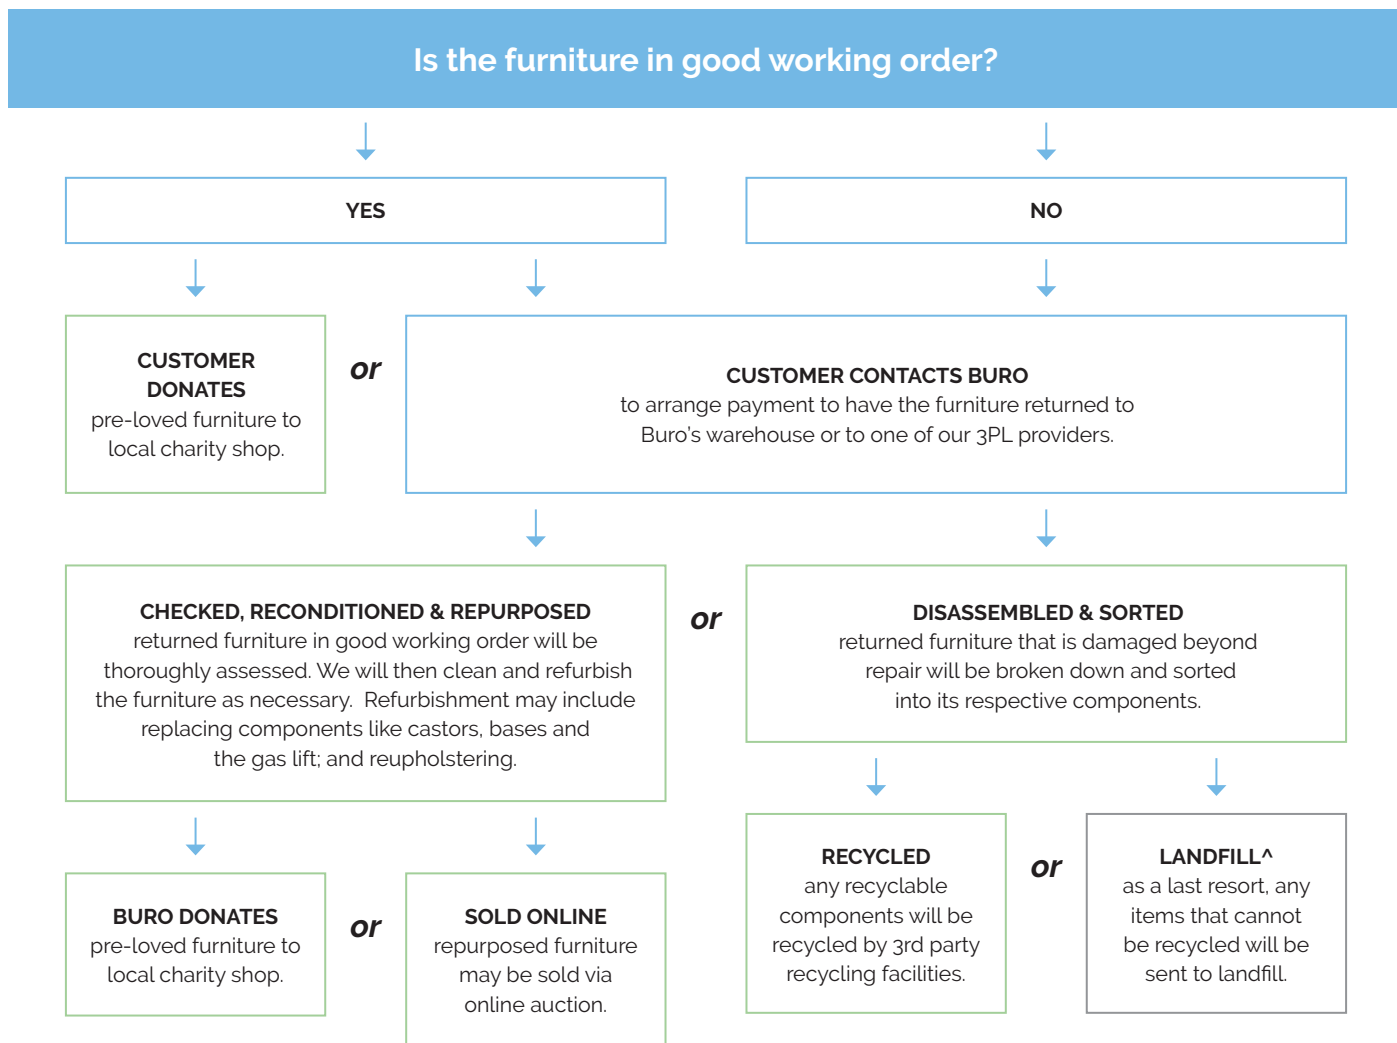

Polypropylene

Quality Assurance and Accreditations.

Buro Product Stewardship Programme.

We encourage repurposing and recycling of pre-loved office furniture to reduce our impact on the environment. When a customer has Buro furniture* that they wish to dispose of, we apply the following steps to determine the most appropriate method.