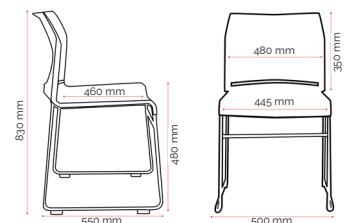

International Standards.

The Buro Envy is supported by the following Internationally recognised standards:

- **ANSI/BIFMA x5.1-2002** - General-Purpose Office Chairs

Features.

- Stackable - without tablet only
- Quality chrome plated tubular frame
- Linkable - without tablet only
- Free trolley with every 40 Envy ordered

Custom Options.

- Silver powder coated tubular frame
- Writing Tablet (Indent)³
- Outdoor model available (Indent)
- Heavy duty linking system (Indent)
- Colour options available

Specifications. (mm)

Overall	500w / 550d / 830h
Overall	540w / 690-740d / 830h (with optional tablet)
Back	480w / 350h
Seat	445w / 460d
Seat Height	480h

Tablet	302w (widest point) / 730h
Adjustability	90° vertical / 50mm horizontal
Maximum Weight	60 kg

Recommended safe stacking height:

- Floor Stacking: 10 chairs
- Trolley Stacking: 25 chairs

Upholstery.

Polypropylene