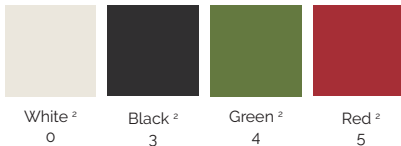

International Standards.

The Buro Envy is supported by the following Internationally recognised standards:

- **ANSI/BIFMA x5.1-2002** - General-Purpose Office Chairs

Features.

- Stackable - without tablet only
- Quality chrome plated tubular frame
- Linkable - without tablet only
- Free trolley with every 40 Envy ordered

Custom Options.

- Silver powder coated tubular frame
- Writing Tablet (Indent)³
- Outdoor model available (Indent)
- Heavy duty linking system (Indent)
- Colour options available

Specifications. (mm)

Overall	500w / 550d / 830h
Overall	540w / 690-740d / 830h (with optional tablet)
Back	480w / 350h
Seat	445w / 460d
Seat Height	480h

Tablet	302w (widest point) / 730h
Adjustability	90° vertical / 50mm horizontal
Maximum Weight	60 kg

Recommended safe stacking height:

- Floor Stacking: 10 chairs
- Trolley Stacking: 25 chairs

Upholstery.

Polypropylene