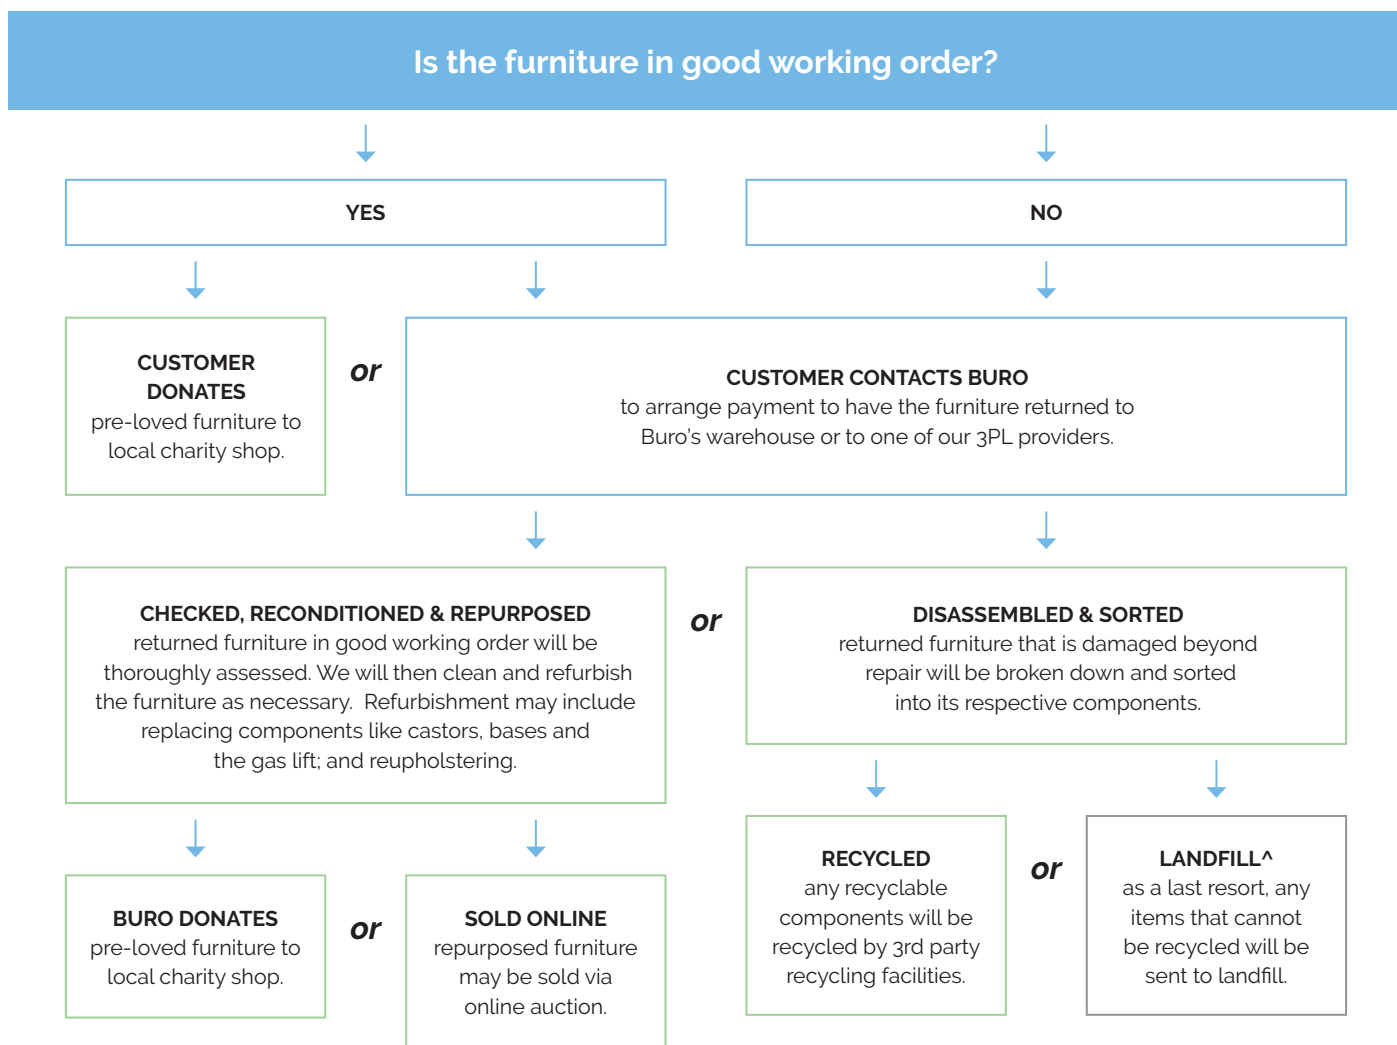

Carton Dimensions.

Width	600
Height	270
Length	630
Weight	12 kg

Upholstery.

Spice Custom³

Black²
13

Quality Assurance and Accreditations.

Buro Product Stewardship Programme.

We encourage repurposing and recycling of pre-loved office furniture to reduce our impact on the environment. When a customer has Buro furniture* that they wish to dispose of, we apply the following steps to determine the most appropriate method.