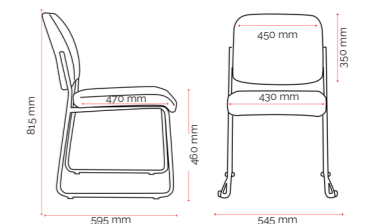

Quality Assurance and Accreditations.

6 YEAR GUARANTEE	2 YEAR JETT FABRIC GUARANTEE	4-5 HRS 1 BURO NON-SLIP DAILY SITTING	120 HRS BURO GUARANTEED USER WEIGHT		
1	2