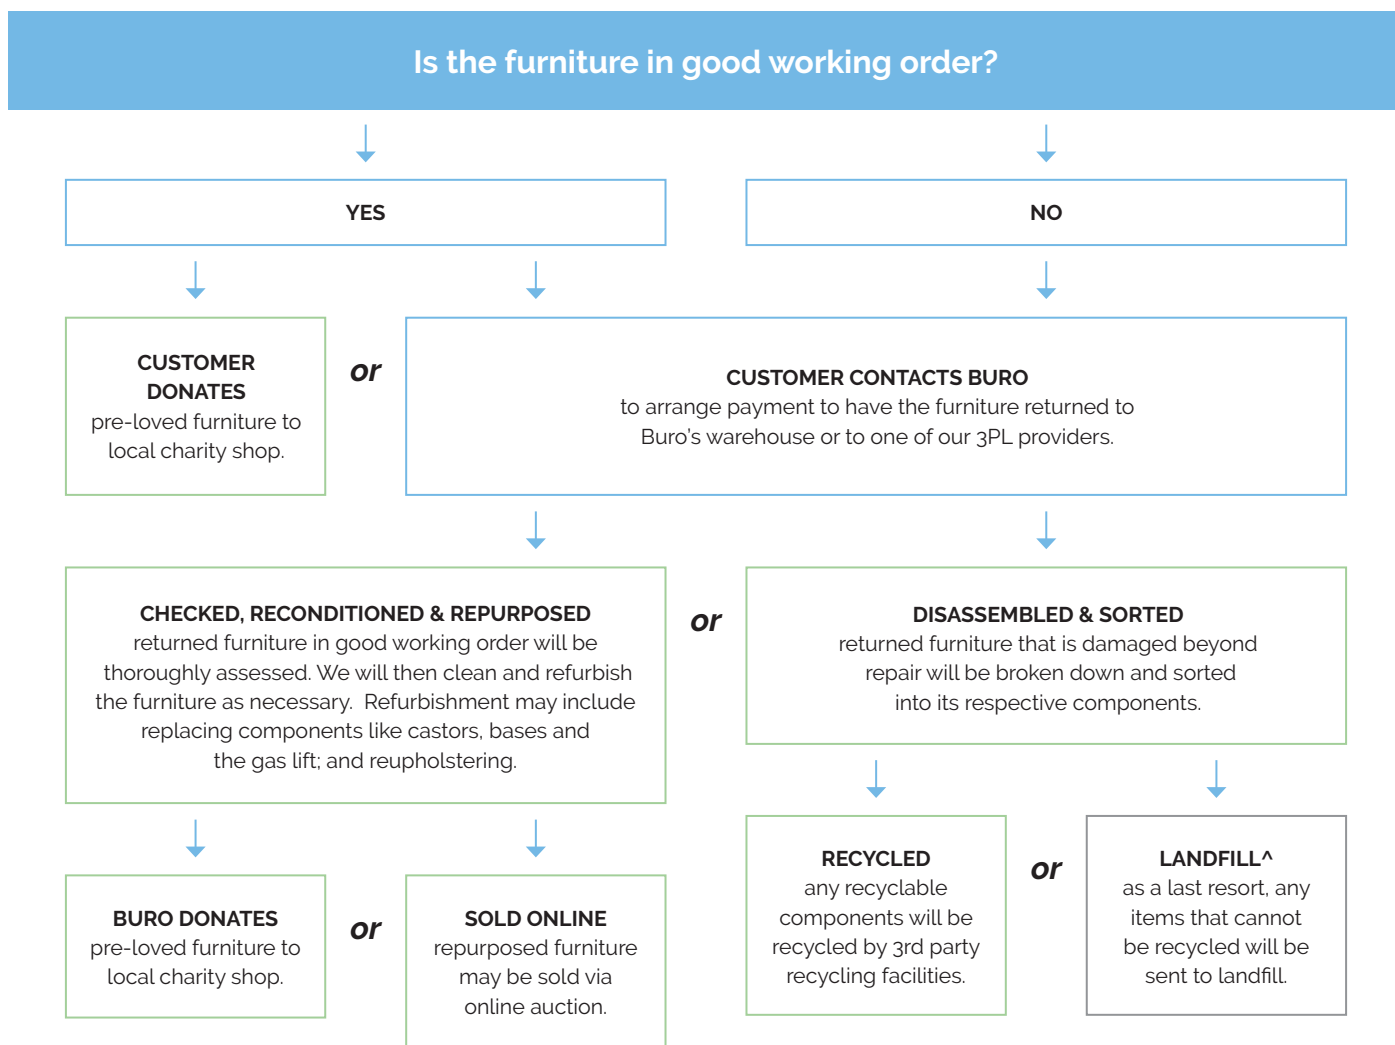

Recommended safe stacking height:

- Floor Stacking: 10 chairs
- Trolley Stacking: 25 chairs

Weight	5 kg
--------	------

Upholstery.

Polypropylene (Back) Vinyl (Seat) Custom³

Quality Assurance and Accreditations.

Buro Product Stewardship Programme.

We encourage repurposing and recycling of pre-loved office furniture to reduce our impact on the environment. When a customer has Buro furniture* that they wish to dispose of, we apply the following steps to determine the most appropriate method.