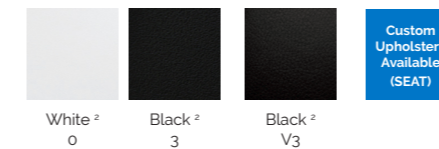

Upholstery.

Polypropylene (Back) Vinyl (Seat) Custom³