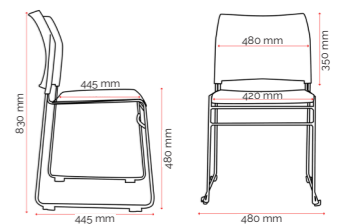

Upholstery.

Polypropylene (Back) Vinyl (Seat) Custom³