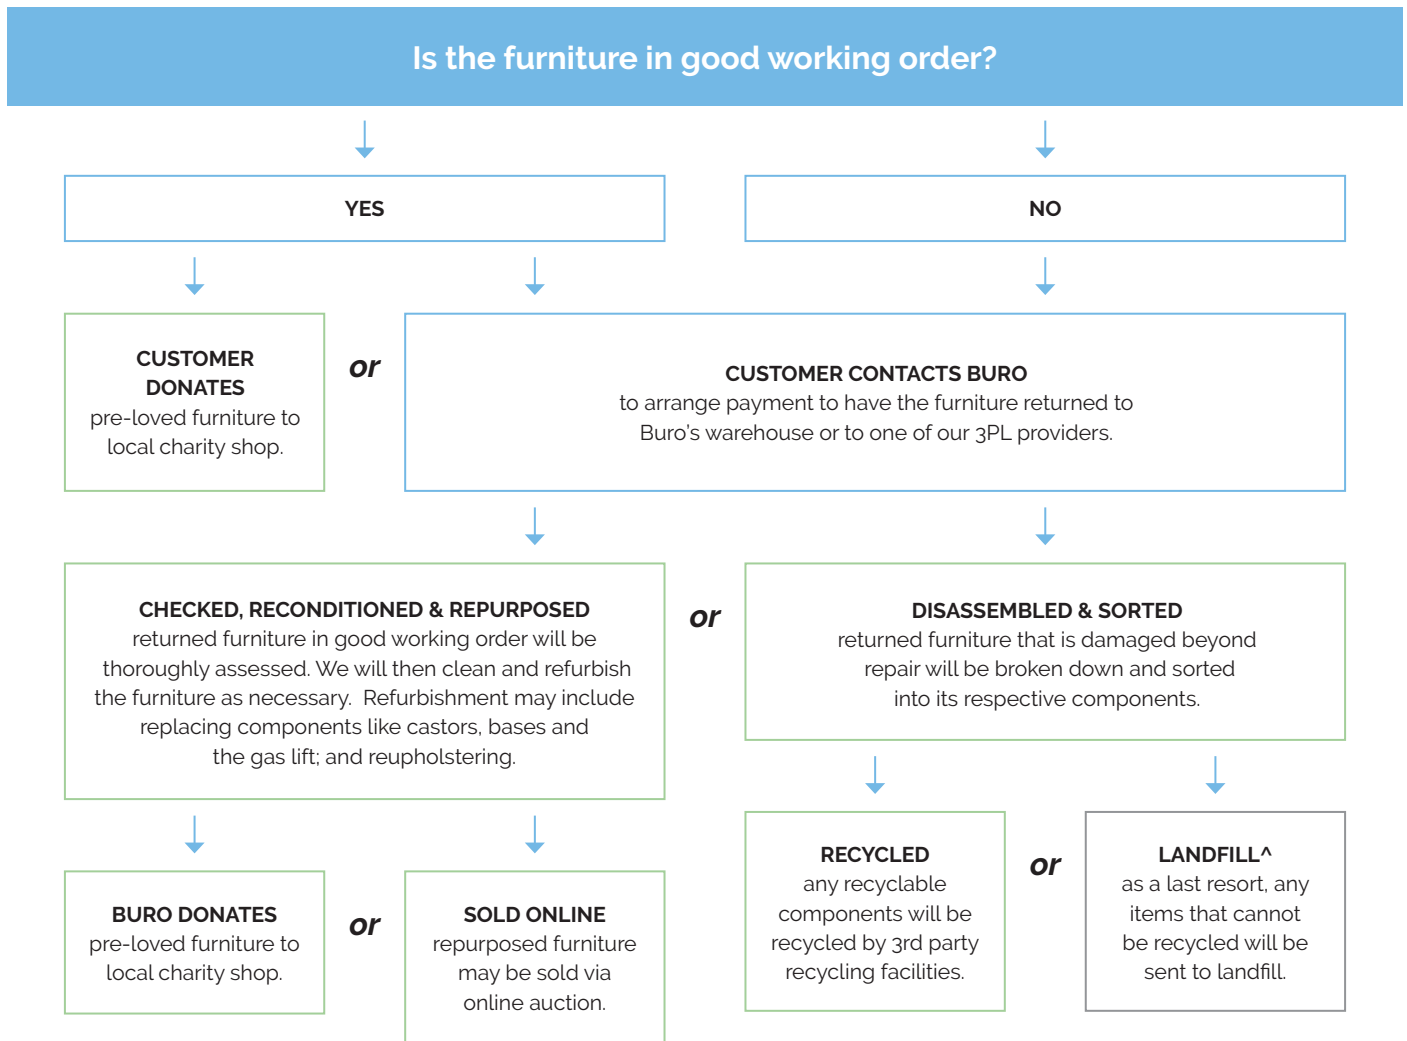

Quality Assurance and Accreditations.

Buro Product Stewardship Programme.

We encourage repurposing and recycling of pre-loved office furniture to reduce our impact on the environment. When a customer has Buro furniture* that they wish to dispose of, we apply the following steps to determine the most appropriate method.