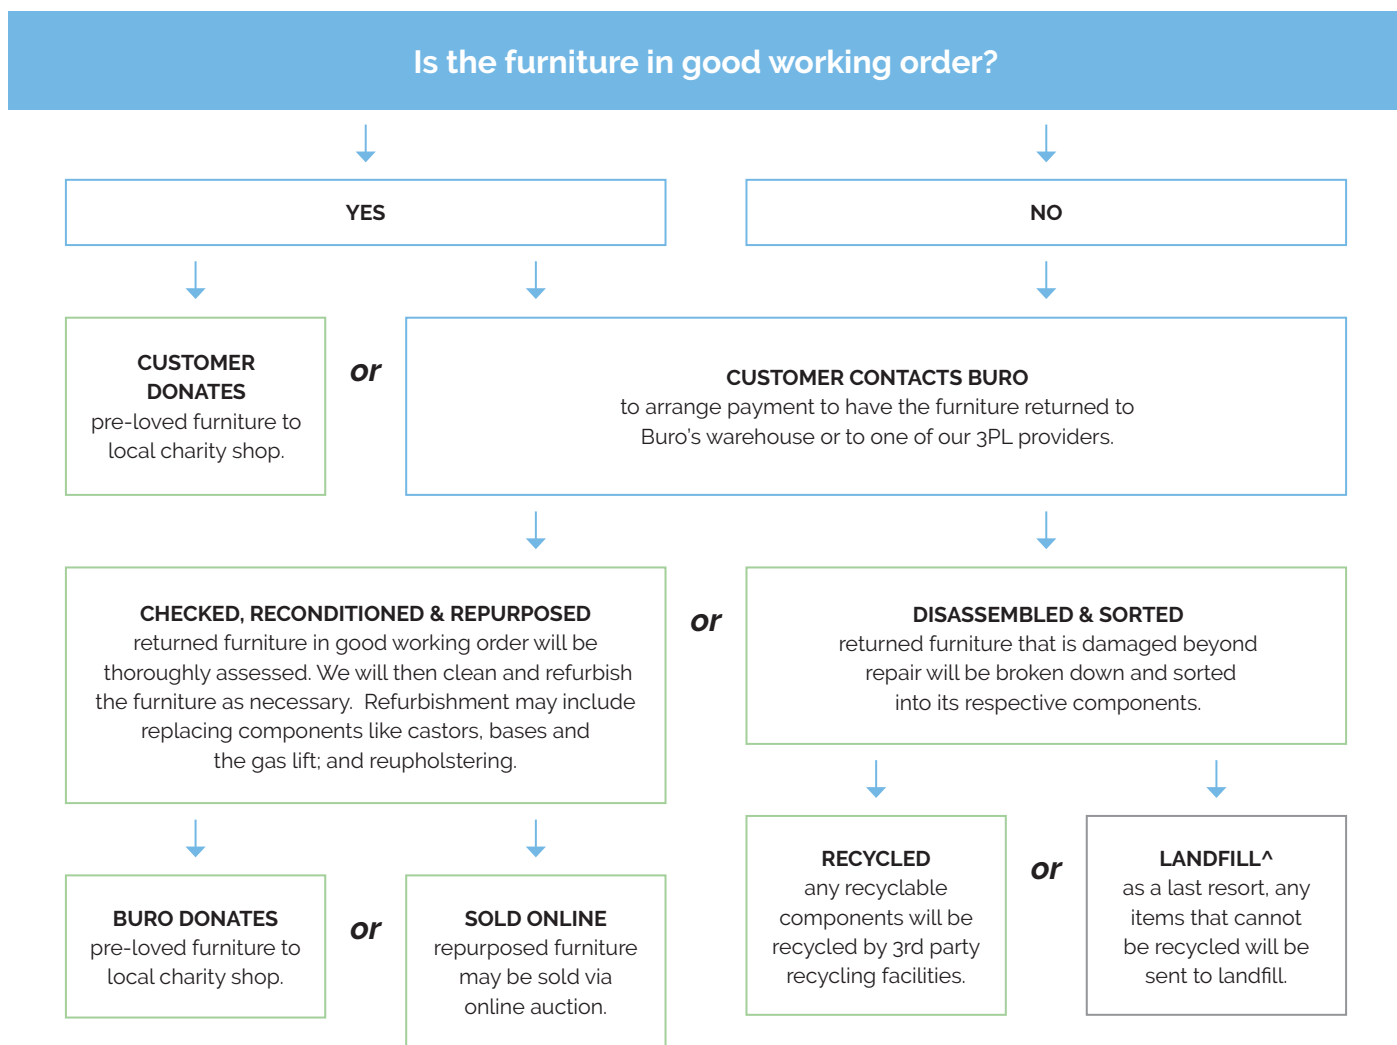

Vinyl Custom³

Black²
v3

Quality Assurance and Accreditations.

Buro Product Stewardship Programme.

We encourage repurposing and recycling of pre-loved office furniture to reduce our impact on the environment. When a customer has Buro furniture* that they wish to dispose of, we apply the following steps to determine the most appropriate method.