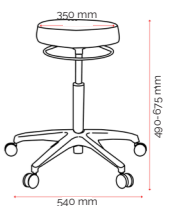

Buro Revo.

A versatile stool.

Featuring a large high density moulded foam seat, the Buro Revo office stool is an ideal addition to workspaces. With a ring operated adjustable seat height and an optional architectural gas lift, this versatile stool is a popular choice for students, laboratories and healthcare professionals. Or used as an architectural drafting stool.

Key Features & Benefits.

540 Revo Stool

COMFORTABLE SEAT
High density polyurethane moulded foam for your comfort.

RING LEVER
Easy to reach, height adjustable ring lever.

Features.

- Adjustable seat height
- Ring lever
- High density polyurethane moulded foam

Custom Options.

- Architectural 270mm gas lift (111-6)
- Height adjustable reflective black powder coat footring (110-4)
- Polished aluminium base (PC068)
- Chair glides (CE1151P)
- Soft PU castors (CE1121P)
- Customer specified fabric³

Specifications. (mm)

Overall	540w / 500d / 555h
Seat	350dia
Seat Height	490-675h 605-855h (with optional architectural gas lift)

Carton Dimensions.

Width	500
Height	200
Length	600
Weight	6.7 kg

Upholstery.

Vinyl Custom³

Black²
v3

Quality Assurance and Accreditations.