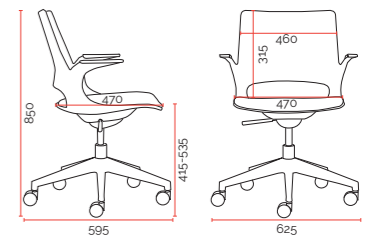

## Features.

- Contoured polypropylene moulded shell
- Superior comfort & dynamic seat movement
- Adjustable seat height
- Soft touch TPU (Thermoplastic Polyurethane) arm pads
- 60mm soft PU castors
- Assembly required

## Specifications. (mm)

<b>Back</b>	460w / 315h
<b>Seat</b>	470w / 470d
<b>Seat Height</b>	415-535h
<b>Overall</b>	625w / 595d / 850h