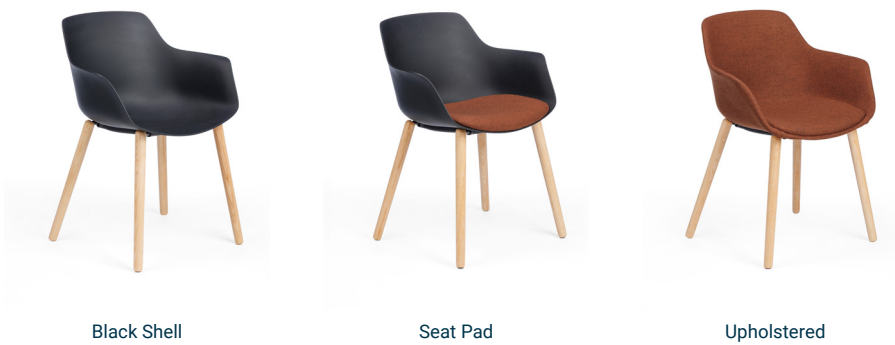

*Seat pad and upholstery adds 10mm to seat height **If applicable

Ola Relax Timber

10
 YEAR
 WARRANTY

135kg
 MAX USER

 ANY FABRIC

Rotations

Variations

Black Shell