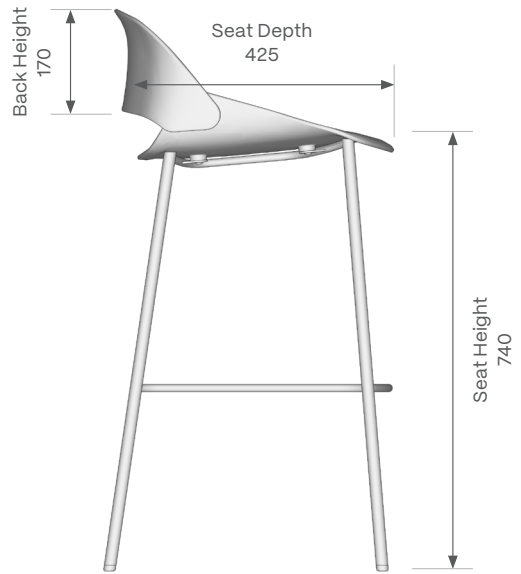

Knighth[®]

Product Details

Raven

Raven

FEATURES

- Strong, rigid ø20mm steel frame finished in Black powdercoat
- Easy clean, polypropylene sculpted seat and backrest
- Great addition to compliment any collaborative office space
- Pair with Cubit, Anvil, Polo, Ligna or Metallum bar leaners

The Raven is a sleek, versatile barstool that adds style and practicality to collaborative spaces. With its sculpted polypropylene seat, supportive backrest, and durable steel frame, it's built for everyday use in offices, cafés, and breakout areas. Easy to clean and designed to pair seamlessly with Knight bar leaners, the Raven makes quick catch-ups and casual meetings feel effortlessly comfortable.

15 YEAR
WARRANTY

140 KG
RATING

2+ HOUR
COMFORT

FINISHES

SHELL

BLACK

FRAME

BLACK

DIMENSIONS (MM)

Seat H	740
Seat W	440
Seat D	425
Back H	170
Overall H	940

Please note this barstool is available assembled only.

DIMENSIONS (MM)

Smarter Workspaces

NEW PLYMOUTH
Head Office/Showroom
59 Rimu Street
New Plymouth 4312