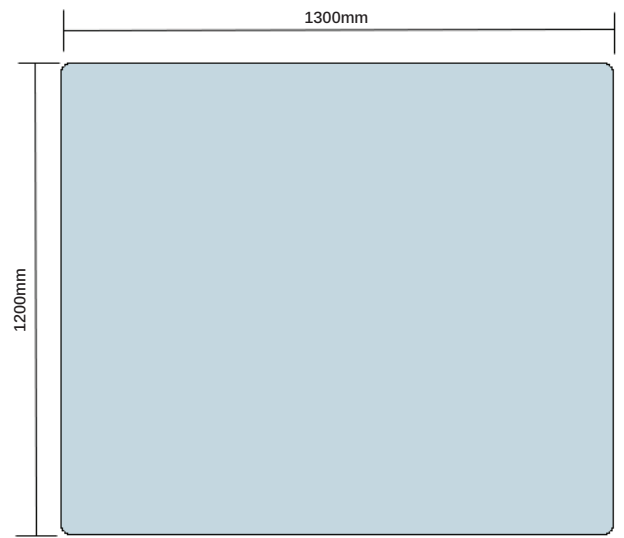

CHAIRMAT MEASUREMENTS

PVC CHAIRMATS:

CM1290PVC

Carpet PVC keyhole chairmat

900 x 1200mm

CM11413PVC

Carpet PVC keyhole chairmat

1140 x 1350mm

CM1218PVC

Carpet PVC rectangle chairmat

1200 x 1800mm

CM114135HARD

Hardfloor PVC keyhole chairmat

1140 x 1350mm

Sizes stated are nominal and subject to change without notice. Drawings are not to scale

POLYCARBONATE CHAIRMATS:

CM1290CARB

Polycarbonate rectangle Chairmat
1200 x 900mm

CM1312CARB

Polycarbonate rectangle Chairmat
1200 x 1300mm

RUBBER CHAIRMATS:

CM145114RUB

Rubber chairmat
1450 x 1140mm

Sizes stated are nominal and subject to change without notice. Drawings are not to scale