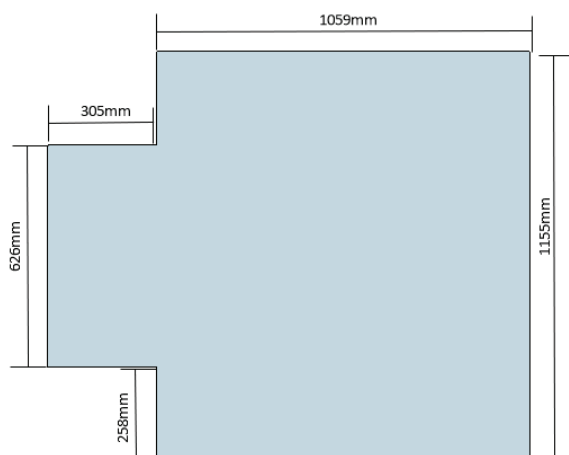

CHAIRMAT MEASUREMENTS

PVC CHAIRMATS:

CM1290PVC

Carpet PVC keyhole chairmat

900 x 1200mm

CM11413PVC

Carpet PVC keyhole chairmat

1140 x 1350mm

CM1218PVC

Carpet PVC rectangle chairmat

1200 x 1800mm

CM114135HARD

Hardfloor PVC keyhole chairmat

1140 x 1350mm

Sizes stated are nominal and subject to change without notice. Drawings are not to scale

POLYCARBONATE CHAIRMATS:

CM1290CARB

Polycarbonate rectangle Chairmat
1200 x 900mm

CM1312CARB

Polycarbonate rectangle Chairmat
1200 x 1300mm

RUBBER CHAIRMATS:

CM145114RUB

Rubber chairmat
1450 x 1140mm

Sizes stated are nominal and subject to change without notice. Drawings are not to scale