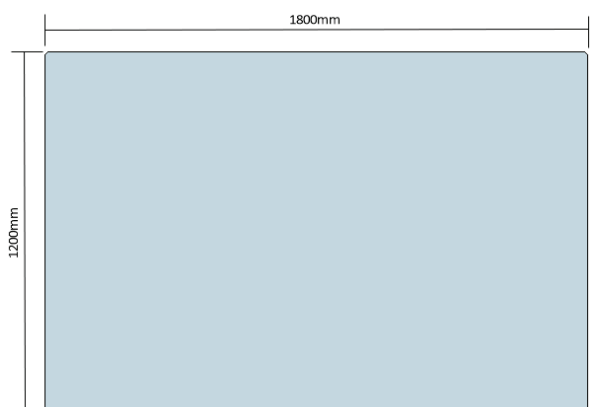

CHAIRMAT MEASUREMENTS

PVC CHAIRMATS:

CM1290PVC

Carpet PVC keyhole chairmat

900 x 1200mm

CM11413PVC

Carpet PVC keyhole chairmat

1140 x 1350mm

CM1218PVC

Carpet PVC rectangle chairmat

1200 x 1800mm

CM114135HARD

Hardfloor PVC keyhole chairmat

1140 x 1350mm

Sizes stated are nominal and subject to change without notice. Drawings are not to scale

POLYCARBONATE CHAIRMATS:

CM1290CARB

Polycarbonate rectangle Chairmat
1200 x 900mm

CM1312CARB

Polycarbonate rectangle Chairmat
1200 x 1300mm

RUBBER CHAIRMATS:

CM145114RUB

Rubber chairmat
1450 x 1140mm

Sizes stated are nominal and subject to change without notice. Drawings are not to scale