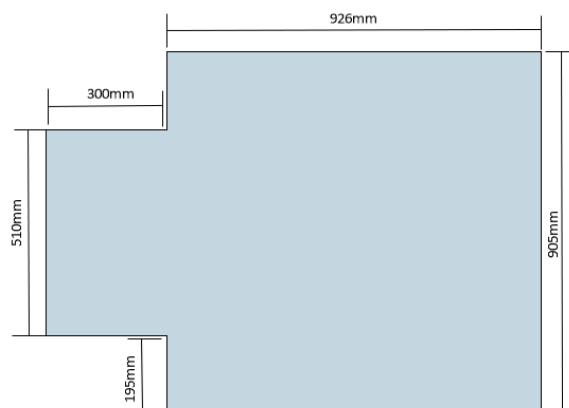

CHAIRMAT MEASUREMENTS

PVC CHAIRMATS:

CM1290PVC

Carpet PVC keyhole chairmat

900 x 1200mm

CM11413PVC

Carpet PVC keyhole chairmat

1140 x 1350mm

CM1218PVC

Carpet PVC rectangle chairmat

1200 x 1800mm

CM114135HARD

Hardfloor PVC keyhole chairmat

1140 x 1350mm

Sizes stated are nominal and subject to change without notice. Drawings are not to scale

POLYCARBONATE CHAIRMATS:

CM1290CARB

Polycarbonate rectangle Chairmat
1200 x 900mm

CM1312CARB

Polycarbonate rectangle Chairmat
1200 x 1300mm

RUBBER CHAIRMATS:

CM145114RUB

Rubber chairmat
1450 x 1140mm

Sizes stated are nominal and subject to change without notice. Drawings are not to scale