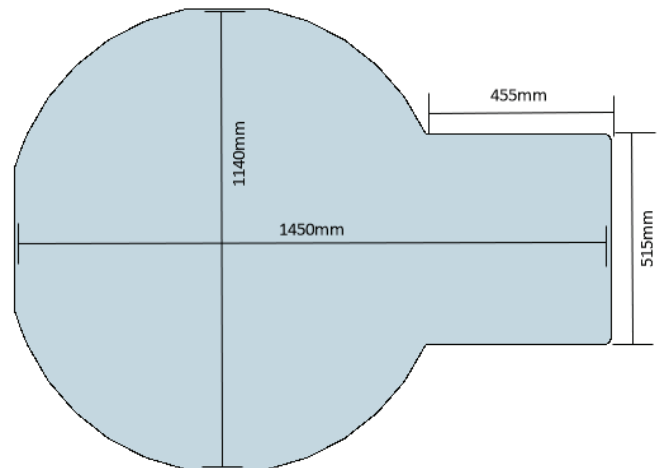

CHAIRMAT MEASUREMENTS

PVC CHAIRMATS:

CM1290PVC

Carpet PVC keyhole chairmat

900 x 1200mm

CM11413PVC

Carpet PVC keyhole chairmat

1140 x 1350mm

CM1218PVC

Carpet PVC rectangle chairmat

1200 x 1800mm

CM114135HARD

Hardfloor PVC keyhole chairmat

1140 x 1350mm

Sizes stated are nominal and subject to change without notice. Drawings are not to scale

POLYCARBONATE CHAIRMATS:

CM1290CARB

Polycarbonate rectangle Chairmat
1200 x 900mm

CM1312CARB

Polycarbonate rectangle Chairmat
1200 x 1300mm

RUBBER CHAIRMATS:

CM145114RUB

Rubber chairmat
1450 x 1140mm

Sizes stated are nominal and subject to change without notice. Drawings are not to scale