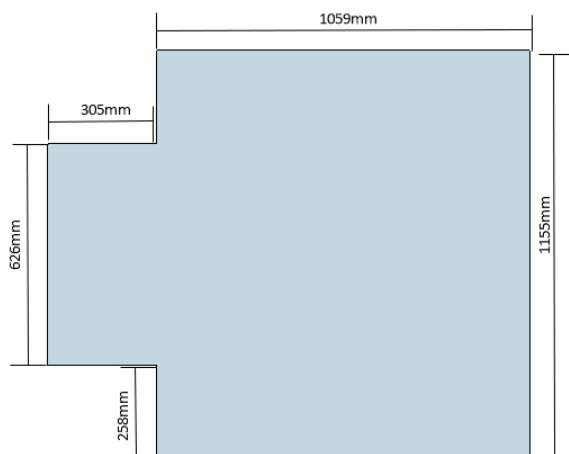

CHAIRMAT MEASUREMENTS

PVC CHAIRMATS:

CM1290PVC

Carpet PVC keyhole chairmat

900 x 1200mm

CM11413PVC

Carpet PVC keyhole chairmat

1140 x 1350mm

CM1218PVC

Carpet PVC rectangle chairmat

1200 x 1800mm

CM114135HARD

Hardfloor PVC keyhole chairmat

1140 x 1350mm

Sizes stated are nominal and subject to change without notice. Drawings are not to scale

POLYCARBONATE CHAIRMATS:

CM1290CARB

Polycarbonate rectangle Chairmat
1200 x 900mm

CM1312CARB

Polycarbonate rectangle Chairmat
1200 x 1300mm

RUBBER CHAIRMATS:

CM145114RUB

Rubber chairmat
1450 x 1140mm

Sizes stated are nominal and subject to change without notice. Drawings are not to scale